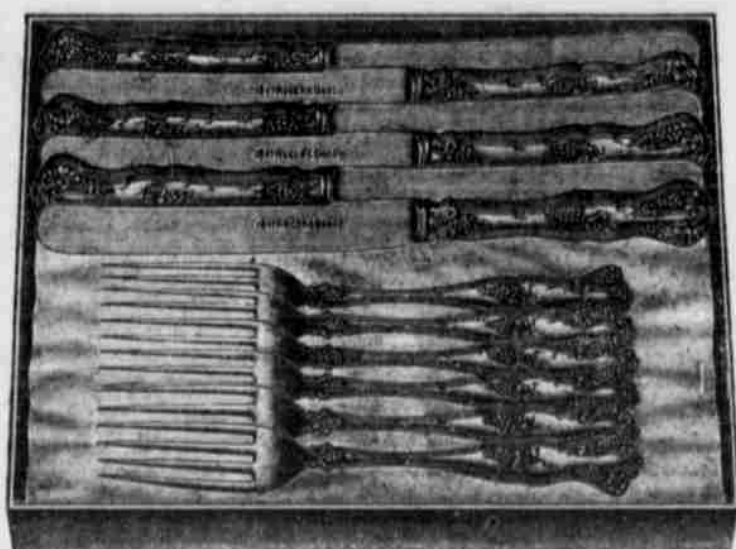

# CLOSING OUT SALE

Holiday Gifts That Are Useful As Well As Ornamental

## 1847 Rogers Bros. Silverware

Knives and Forks in Sets  
Salad Sets  
Oyster Forks in Sets

A few sets of Sterling Silver Pearl Handle Knives and Forks, Fruit Knives, Carvers, &c, at great reductions.

Nut Cracks and Picks . . . 25c  
Set of Picks . . . . .10c