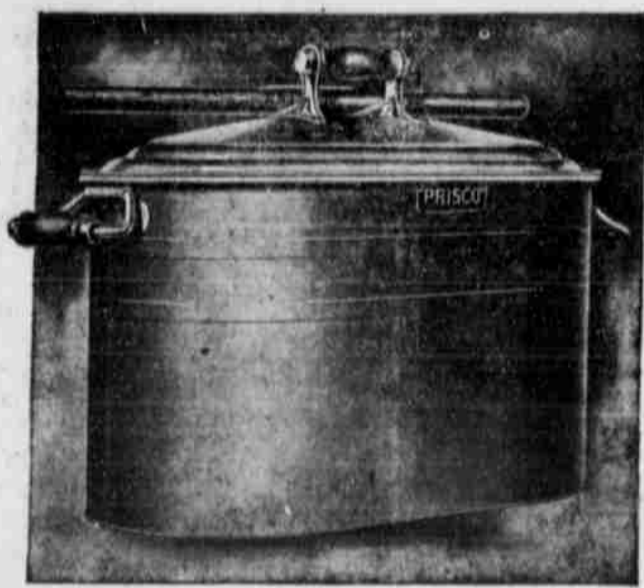

Closing Out Sale

All our stock of Hardware, Paints, Stoves, Tin and Enamelled Ware, Fishing Tackle, Guns and Ammunition, Fixtures and Show Cases.

Regular \$1 boilers, now65c
 Regular \$1.25 boilers, now85c
 Regular \$3 boilers, now\$2.20