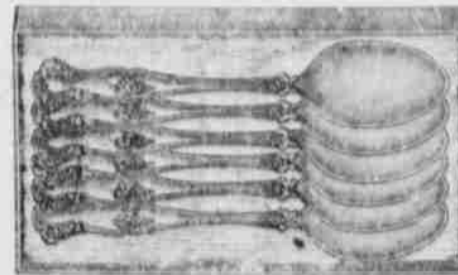

No. 180. Square Point.

RAZORS, SHAVING SETS, STOPS AND HONES

Regular \$1 Set, Razor and Strop, now70c
 Regular \$2 set, now35c
 Regular \$3 razor, now25c
 Etc., Etc., Etc. Honcs of all kinds.

Safety Razors

The Gillette Safety Razor, with new and improved blades.

The Star, the oldest and best low-priced safety razor made. Star Safety stropping and honing devices carried in sets and combinations.

SILVERWARE FOR THE HOLIDAYS