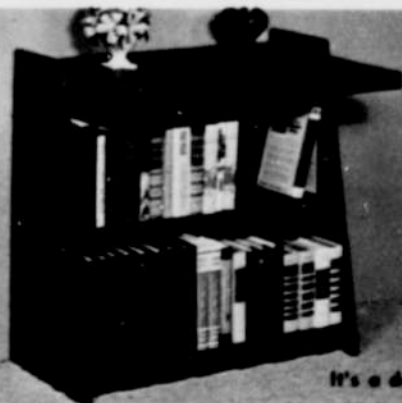

**\$17**

**SPECIAL**

2-in-1 SPACE-SAVER  
DESK/BOOKCASE

- Unique new fold-out desktop
- Walnut-finish • Easy assembly
- 15"Dx30"Wx30"H compact size

58-2212

OUR PRICE

**\$39**

It's a desk

It's a bookcase

**GREAT VALUE!**

ENTERTAINMENT  
CENTER 5 FT. LONG

- Vinyl-laminated walnut finish
- Sliding-door storage area
- 2 side shelves • Easy assembly

58-1811

OUR PRICE

**\$58**

(Stereo, speakers not included)