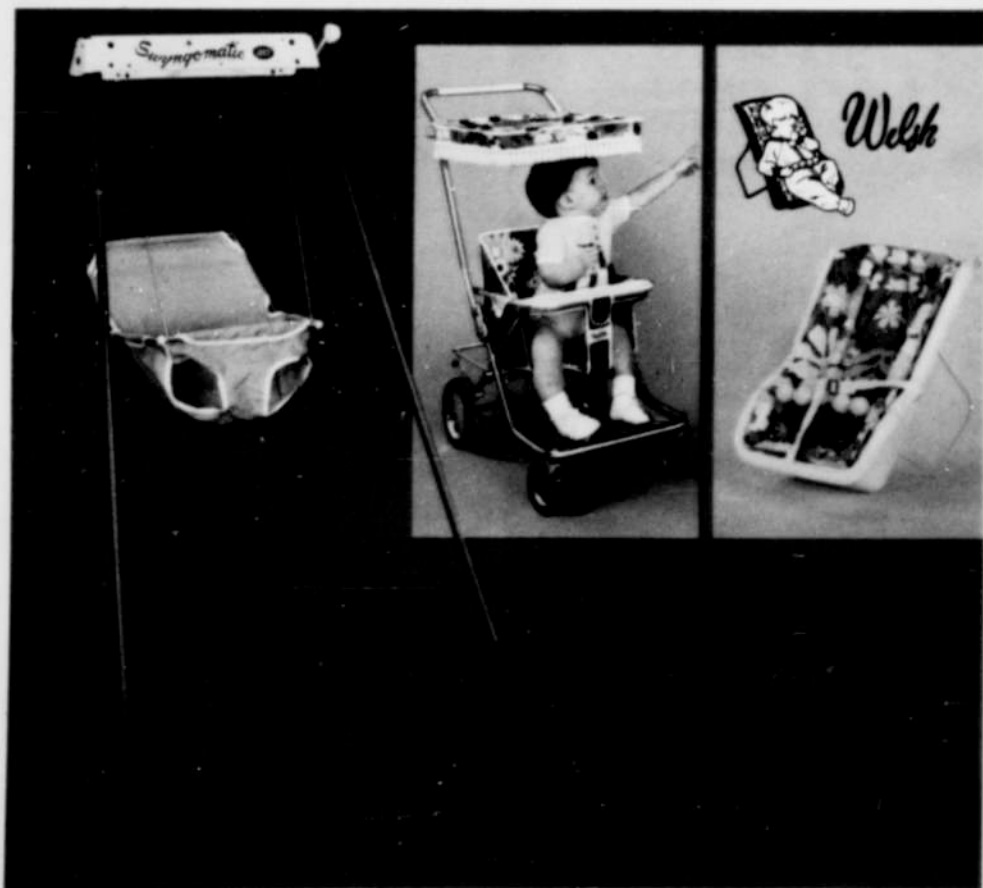

**SAVE \$2.07 EACH**  
GRIP-TITE®  
DECORATIVE  
SHELF UNITS

AS  
LOW  
AS **\$13.88**

4-Shelf Bookcase  
30x36x9½" REG. \$15.95 .. **\$13.88**

5-Shelf Bookcase  
30x47x9½" REG. \$19.95 .. **\$17.88**

5-Shelf Hutch  
24x47x9½" REG. \$21.95 .. **\$19.88**

Contemporary walnut grain shelves  
make stylish decorator groupings.  
Strong all-steel construction. Black  
enamel frame, snap-in plastic end  
panels. Easy no-tool assembly.

58-831.2.1626

D EAST, WEST