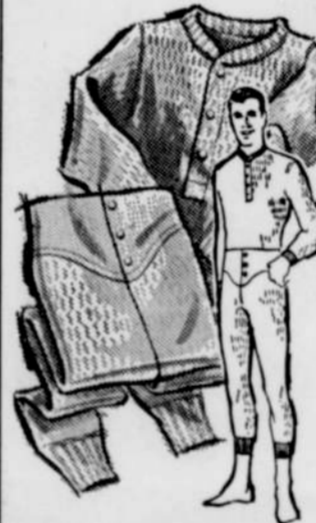

ONE LOT!
Assorted Sizes and Styles.
Regular 2.99 to 3.99 **1.47**

GIRLS' SNOW BOOTS

Waterproof!
Sizes 8½ to 3 **2.49**

BOYS' SOCKS

Sizes 5 to 10½.
Regular to .59 **.37**

BOYS' FLANNEL PAJAMAS

Ski-Type... Knit Collar, Cuffs and Ankle.
Assorted Designs.
Sizes 4 to 14 **2.49**

BOYS' — LONG-SLEEVE SWEAT SHIRTS

Red or Blue.
Sizes 4 to 16 — Each **.97**

CHIPMUNKS LADIES' GUM SHOES

Soft Glove Leather Uppers... Flexible Tie and Slip-On.
Sizes 6 to 9.
Regular 5.99 **3.47**

LADIES' Snow Boots

Tempered Steel Shank.
As Pictured with Heel Or Flat Heel.
Sizes 5 to 10 **2.97**

Men's Bodyguard INSULATED THERMAL UNDERWEAR

Circular Knit... Warmth Without Weight!
Sizes S - M - L - XL

Shirts.. **1.67**