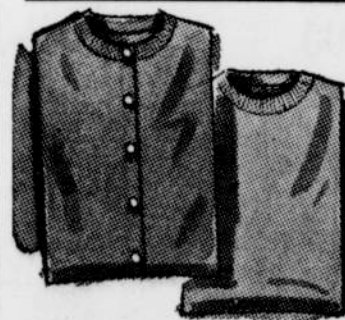

GIRLS' SWEATERS

100% Hi-Bulk Orlon

Blue—White

Red

Sizes 7 to 14

CARDIGAN STYLE **2.98**

SLIP-ON STYLE **1.98**

Sale Starts Thursday, Oct. 10 . . . Seven Consecutive Days

GIRLS' STRETCH PANTS

Fleece-Lined . . . 100% Nylon
Red — Blue — Black

Machine-Washable. **2.99**
Sizes 3 to 6X

LADIES' SNOW BOOTS

Leather Tops — Molded Sole

Acetate Fleece-Lined. **7.99**
Black — Sizes 5½ to 9

GIRLS' CAR COATS

Concealed Hoods . . . Acetate Fur Collars

Assorted Colors. **5.99**
Sizes 5 to 12

GIRLS' LEOTARDS

Seamless Stretch Tights

100% Nylon . . . Red — Pink — Beige
Black — Green — Blue

Sizes 1 to 6X **1.19**

Sizes 7 to 14 **1.39**

CHILD'S SLEEPERS

Famous Name Brand

Grip-Ez Feet. **1.69**
Regular 2.19 — Sizes 1 to 8

GIRLS' FLANNEL PAJAMAS

Nationally Advertised Brand — Sizes 6 to 14
Machine Washable **2.49**
Regular 3.25

BRACKEN'S OCTOBER SPECIALS

MEN'S WORK JACKETS

Water-Repellent—Tanker Type
Olive Drab or Grey . . . Quilted Lining

Knit Waist and Bottom. **4.99**
Sizes 34 to 46

MEN'S — SKI-TYPE QUILTED JACKETS

Shell 100% Nylon Quilt

Water Repellent. **8.99**
Blue and Green — Sizes 38 to 46

MEN'S — COMMANDO HEAVY WORK JACKETS

13½-Oz. Jungle Cloth
Water-Repellent — Tan

100% Acetate Fleece-Lined. **12.99**
Sizes 36 to 48

MEN'S WOOL SHIRTS

95% Wool — 5% Nylon

Assorted Colors in Plaids. **5.99**
Sizes M—L

MEN'S SWEAT SHIRTS

Short Sleeve — Zipper Neck

White or Black. **1.39**
Sizes S—M—L