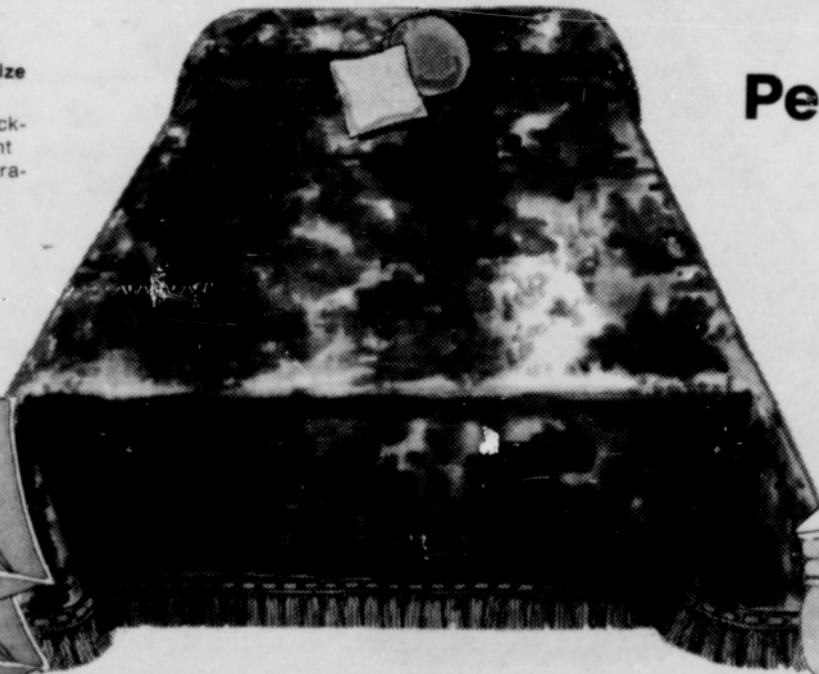

4⁸⁸

Lightweight thermal blanket. 100% polyester with nylon binding. Decorator solids in twin/full size 72x90".

Sale 7¹⁹ twin size

Reg. 8.99. 'Highlander' plaid no-iron bedspread. Machine washable cotton throw style spread in bright, bold colors.

Sale prices effective thru Saturday.

Sale 25⁶⁰ queen size

Reg. $32. 'Royalty' crushed velvet look bedspread. Rayon flocked on cotton backing for machine-washable luxury. Elegant lushness, matching fringed edges. Decorator colors.

2 for 5⁴⁴

Queen size bed pillows. Plump polyester filling, cord-edged cotton ticking. Top value!