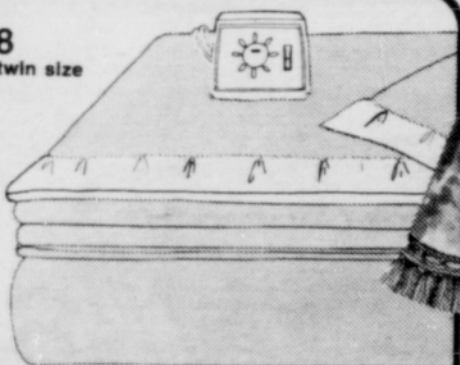

Sale 20⁸⁰ full size

Reg. \$26. 'Royalty' crushed velvet look bedspread. Rayon flocked on cotton backing for machine-washable luxury. Elegant lushness, matching fringed edges. Decorator colors.

20% off of our bedspreads.

Special 14⁸⁸ twin size

Automatic electric blanket. 80% polyester/20% acrylic blend. Nine-temperature control, nylon binding, machine washable. Decorator colors.

Full size, single control, **Special 16.88**
Full size double controls, **Special 20.88**

Quantities limited on special merchandise.

4⁸⁸

Lightweight thermal blanket. 100% polyester with nylon binding. Decorator solids in twin/full size 72x90".

Sale 7¹⁹ twin size

Reg. 8.99. 'Highlander' plaid no-iron bedspread. Machine washable cotton throw style spread in bright, bold colors.