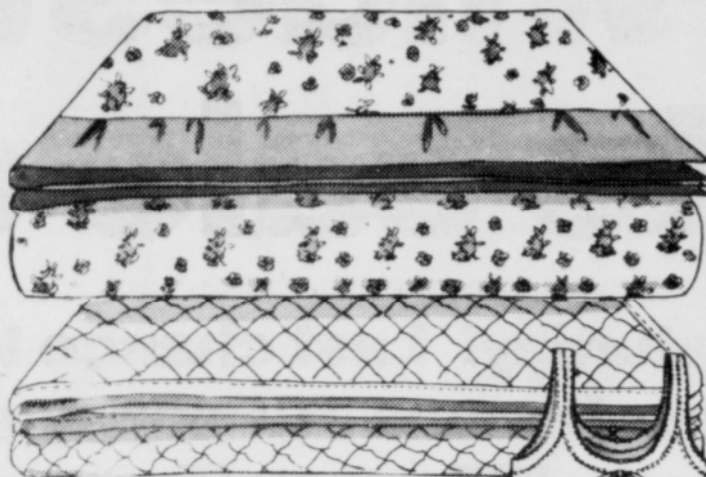

Sale 2⁷⁹

Reg. 3.49. Cotton crib blanket. Warm thermal knit, nylon satin binding. Pastel colors.

Sale 2 for 2⁴⁰

Reg. 2 for \$3. Cotton crib sheets. Sanforized® with elastic ends. Assorted prints.

Sale 1⁶⁷

Reg. 2.09. Fitted crib sheet. Penn-Set® combed cotton knit, tape reinforced.

Sale 2⁴⁷

Reg. 3.09. Fitted crib mattress pad. Cotton muslin backed with water-repellent plastic. Quilted top.

Sale prices effective thru Saturday. Use your JCPenney Charge Card.

3 for 1⁷⁷

Sleeveless undershirt. Combed cotton rib knit, white in girls sizes 4 to 14.

3 for \$1

Elastic leg brief. Combed cotton, white in girls sizes 4 to 14.

Save 20% on girls' jeans and turtlenecks.

Sale 4⁴⁰

Reg. 5.50. Girls' long-sleeved turtlenecks. Fashion color knits in your choice of polyester, Durene® cotton or acrylic. For girls' sizes 7 to 14.