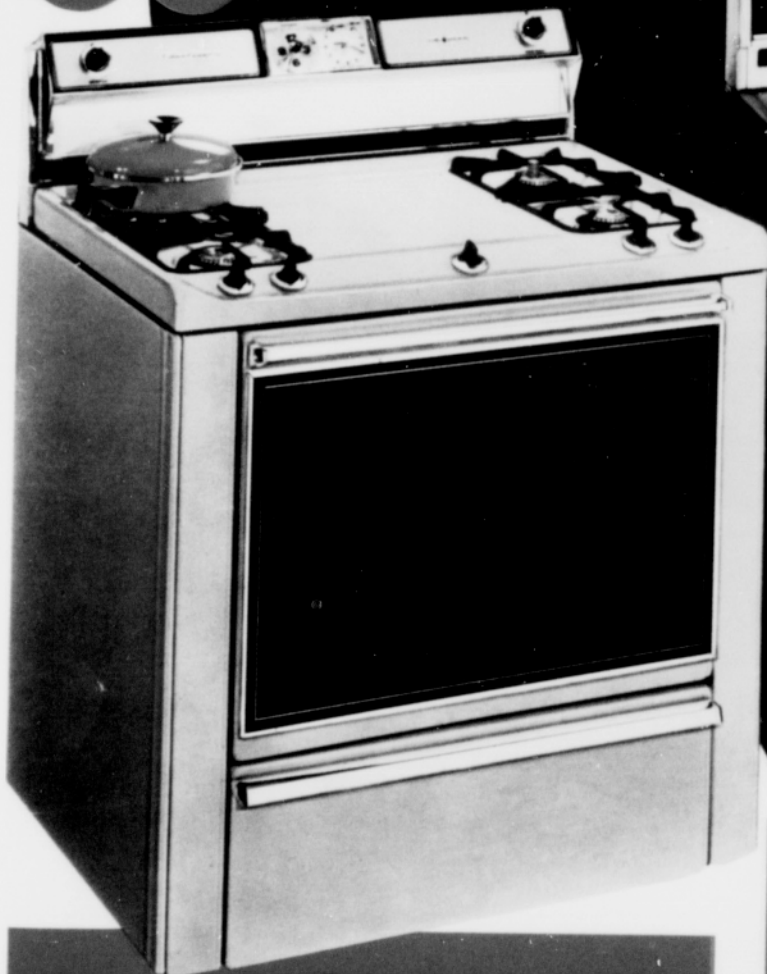

Our best 36-inch Gas Range

SAVE \$30

White was ~~\$279.95~~ **\$249.88** Colors were ~~\$284.95~~ **\$254.88**

AUTOMATIC OVEN can be preset to turn to hold-warm by itself

Big 40-inch Electric Range

SAVE \$25

White was ~~\$249.95~~ **\$224.88** Colors were ~~\$264.95~~ **\$229.88**

AUTOMATIC OVEN can be preset to turn on, cook and turn off by itself

Our best-selling 30-inch Electric Range with black glass oven door

See-thru black glass door lets you check on food when oven light is on. Oven presets to turn to hold warm automatically. Non-drip lift-up cooktop, removable oven door. Four surface units... one is an automatic Corner-with-a-Brain. Gives you thermostatically controlled heat... similar to an electric frying pan. Fluorescent worklight, one-hour timer. Lo-Temp oven control keeps food warm and ready to serve. Appliance outlet. Oven 24x17x19 in. high; overall range 36x26 1/2 x 45 in. high. Shpg. wt. 235 lbs. This range not available in the Seattle Distribution Center area.