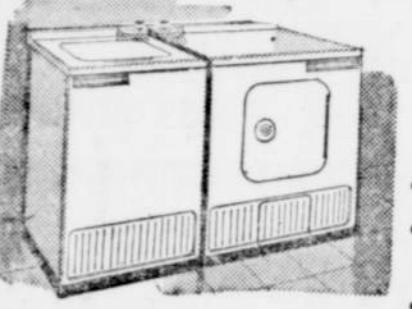

and Automatic Washer
WS56 Washer $169.95
DS56 Dryer $169.95
Dryer has:
• Automatic heat cut-off
• Automatic full-cycle operation
• Giant Lint Disposal Trap

Thrifty washer has exclusive LIVE-WATER action, saves wear and tear on clothes, washes with "hand laundry" care. Its fully automatic. Both washer and dryer finished in life-time porcelain for lasting protection.