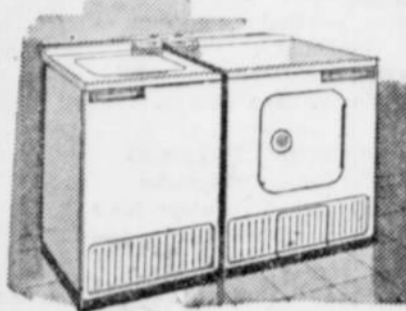

BRUNSMAN Hardware and Electric

FRIGIDAIRE REFRIGERATORS and FRIGIDAIRE ELECTRIC RANGES
HARDWARE — SPORTING GOODS — GUNS — AMMUNITION
PAINTS — LINSEED OIL — TURPENTINE — ELECTRIC WIRING — NAILS

FRIGIDAIRE

THRIFT-TWIN SPECIAL

Complete Your Laundry — Matching 1956 Frigidaire

Electric Dryer

and Automatic Washer
WS56 Washer $169.95
DS56 Dryer $169.95

Dryer has:

- Automatic heat cut-off
- Automatic full-cycle operation
- Giant Lint Disposal Trap

Thrifty washer has exclusive LIVE-WATER action, saves wear and tear on clothes, washes with "hand laundry" care. Its fully automatic. Both washer and dryer finished in life-time porcelain for lasting protection.

SPRING SALE ON 1956 MODEL