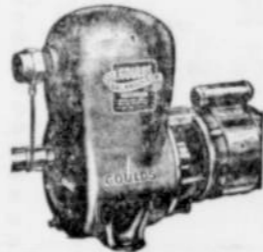

Goulds Amazing NO-TANK PUMP

A Complete Water System. No Tank Needed $102.50 Priced At