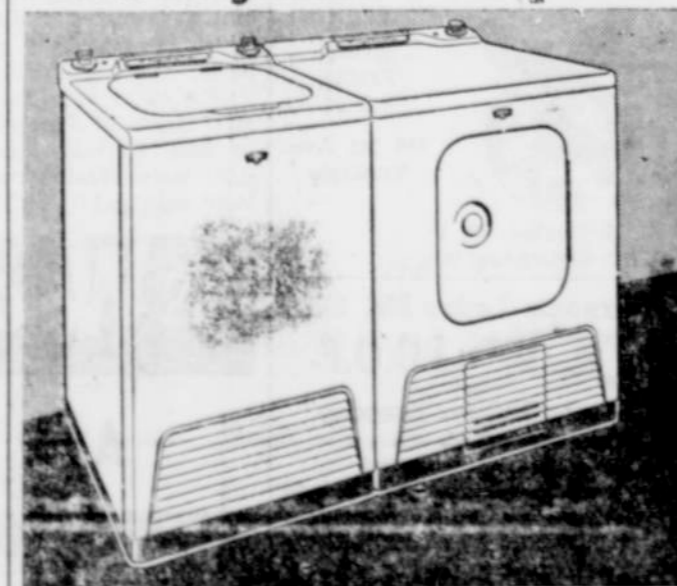

Model Shown, fully automatic washer with live water washing, float-over rinsing, rapid-dry spin. $229.95 Porcelain finish on top, lid and drum. Model shown, electric drier. Lifetime porcelain drum, adaptable to 220 volts or 110 volts $179.95

30-INCH COOKING CENTER FOR TODAY'S COMPACT KITCHENS