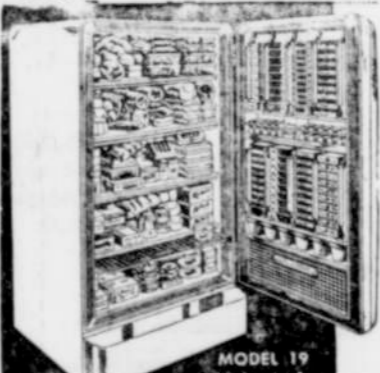

NEW 1955 MODELS Amana Freezers UNCLAIMED NUMBERS 70528

New Frigidaire Thrifty Pair