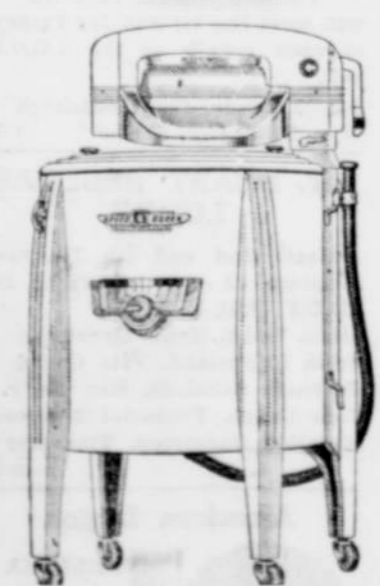

Special $30 Allowance on Your Old Washer on this Big Double Walled Speed Queen Washer With Pump $179.95 Only

BRUNSMAN Hardware and Electric

FRIGIDAIRE REFRIGERATORS and FRIGIDAIRE ELECTRIC RANGES
HARDWARE — SPORTING GOODS — GUNS — AMMUNITION
PAINTS — LINSEED OIL — TURPENTINE — ELECTRIC WIRING — NAILS

IT'S A PRIVILEGE AND A PLEASURE TO LIVE IN VERNONIA