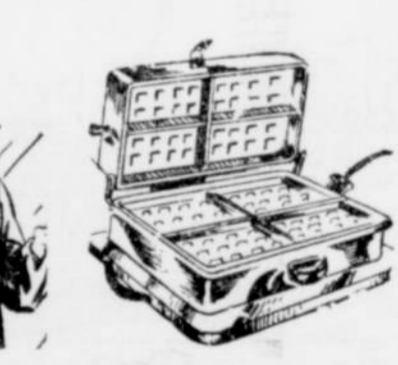

Sunbeam Waffle Maker. Makes 4 good sized wafers. Priced at $28
Arvin Electric Cook. Toasts, Grills, Fries and Bakes $29.95