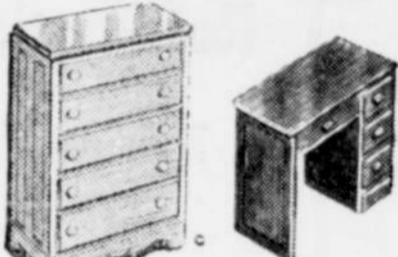

SALE ON FINISHED CHESTS
Wheat and Walnut Finish
3 Drawer, 16x29 $18.95
4 Drawer 16x29 $22.50
5 Drawer, 16x29 $26.95
Wheat Finish Knee-hole Desk $19.95