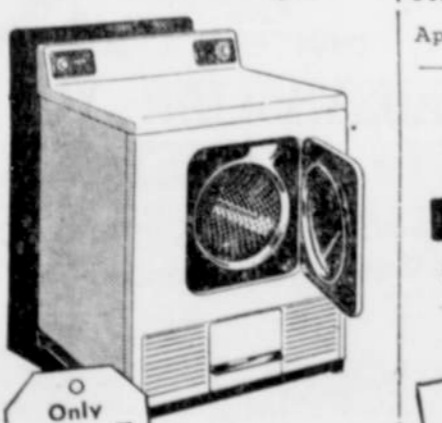

FRIGIDAIRE Filtra-Matic Clothes Dryer

Only **$259.75**
NEW LOW TERMS!
Won't throw off steamy heat or sticky lint!

Only dryer with cabinet and drum finished in Lifetime Porcelain!

- No more lifting—bending—hanging heavy clothes on washday.
- It's all-electric—place it anywhere in the home!
- Built-in FILTRATOR eliminates clumsy vents, costly plumbing!

Come in! See our **"PROOF-OF-VALUE"** demonstration—today!

Special Buy!

Drop Leaf Desks. Walnut, Mahogany and Blonde Finish. Limited Quantity. Buy on Our Lay-Away Plan. A Small Deposit Will Hold. No More Will Be Available This Year! $45.00 **$29.95**
Value $45.00