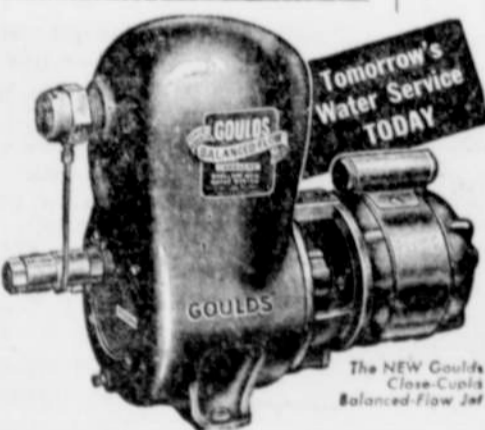

A COMPLETE WATER SYSTEM No Tank, No Extras $114⁷⁵ To Buy

Tru Temper Clam Shovel $3⁸⁰

For the Man of the House. Choose This Big Reclining Chair Covered in Practical Boltflex. Looks and Wears Like Leather. $125 Value $96⁵⁰