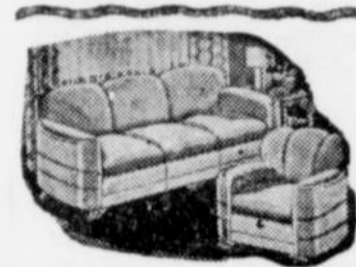

Large Barrel Arm Davenport and Chair Styled by Leonetti. $275 Value $189⁵⁰
Gray, Rose, Wine & Forest Green