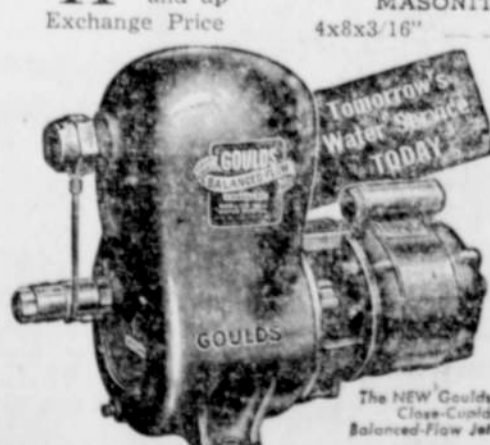

A COMPLETE WATER SYSTEM No Tank, No Extras To Buy $114.75