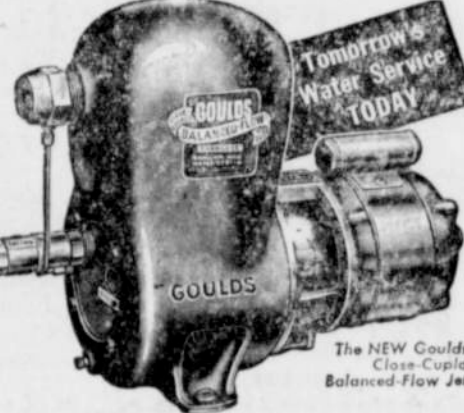

Used ABC Washer With Pump Good Condition **\$35**

Cannister Set 4-Pieces **\$89.50**

Beauty Rose Pattern Dishes \$9.50 Value **\$5.95**

New ZENITH Washer with Double Thermo Wall Tub. Only **\$120** and Your old Washer **\$129.50**

Metal Waste Baskets **59c**

Water Glass Sets. Special **59c**

Pin-Up Lamp. Complete with Bulb. Special **\$2.98**

The NEW Goulds Close-Coupled Balanced-Flow Jet

Used 8.6 Cu. Ft. Cold-spot Refrigerator in A-1 Condition. A Real Buy **\$124.50**