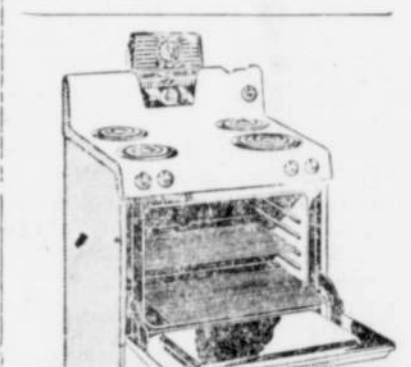

New ZENITH Washer with Double Thermo Wall Tub. With Pump \$149.95 Only
With the help of the factory and jobber we will make special allowance of \$29.95 on your old washer regardless of condition. Easy Terms on Balance. Limited Time, only!

Hassocks \$8.50
From

Frigidaire

1952 FLOOR MODELS MONEY-SAVING SPECIAL!
Model SR78 7.8 Cu. Ft. Sold Regularly for \$199.75 \$214.75. NOW \$124.50
SAVE \$45.00

MR86 8.6 Cu. Ft. With Freezer Top. Regularly \$259.75 \$289.75. NOW \$199.75
SAVE \$30.00

BIGGEST OVEN IN ANY HOUSEHOLD RANGE!
New, 1953 RS35 Frigidaire Elec. Range \$229.95
Only 30" Wide Yet Has the Biggest Oven of any Household Range.

SAFE COLD FROM TOP TO BOTTOM

FRIGIDAIRE

EXCLUSIVE "Live-Water" Action!
AUTOMATIC WASHER \$299.75
See the difference Live-Water Action makes. Rolling, penetrating currents of sudsy water wash clothes through and through. No yanking or pulling.