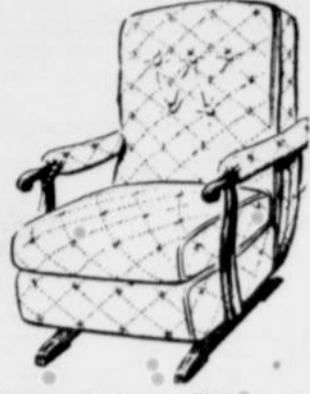

Swing Rockers. Values up to $65.00—$29.95 - $32.50 $45.00 - $47.50