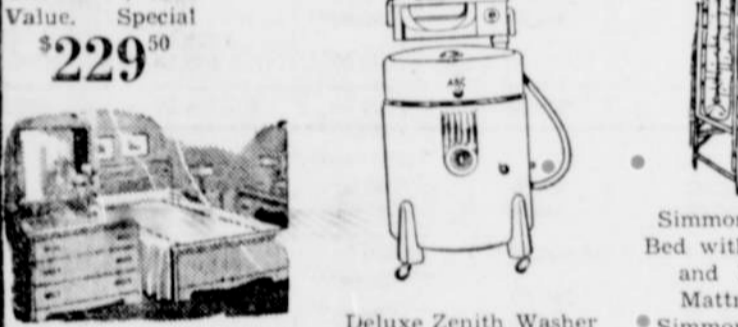

Deluxe Zenith Washer with Timer and Pump. Jobbers Floor Sample. $159.95 Val. $139.50 Washer for $119.50 Value