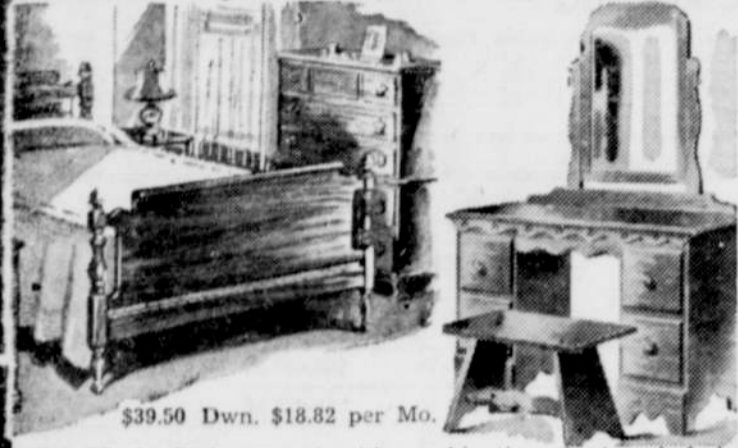

BRUNSMAN Hardware and Electric

FRIGIDAIRE REFRIGERATORS and FRIGIDAIRE ELECTRIC RANGES
HARDWARE — SPORTING GOODS — GUNS — AMMUNITION
PAINTS — LINSEED OIL — TURPENTINE — ELECTRIC WIRING — NAILS

FURNITURE SALE!

MANY ITEMS PRACTICALLY AT COST!!!!
Our recent purchases at the Furniture Mart are coming in faster than expected. We must keep these items moving to make room for new merchandise. Over 20 bedroom sets to choose from. Beautiful sets priced for $99.50, only $15 down and $7.62 per month. Others in proportion. $19.95 Dwn. $8.96 per Mo.

$39.50 Dwn. $18.82 per Mo.
4-Pc. Maple Bedroom set with combination chest and desk, vanity, bench. Bed with seat and storage bin at footboard. Something entirely new and different. $249.50 Value. Special for