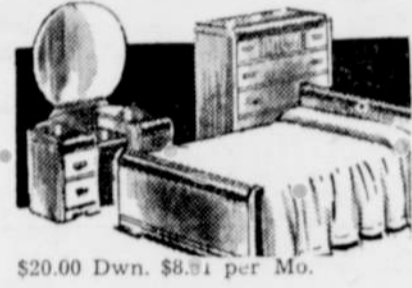

$20.00 Dwn. $8.81 per Mo.
6-Pc. Beautiful Walnut Waterfall Bedroom Set $115