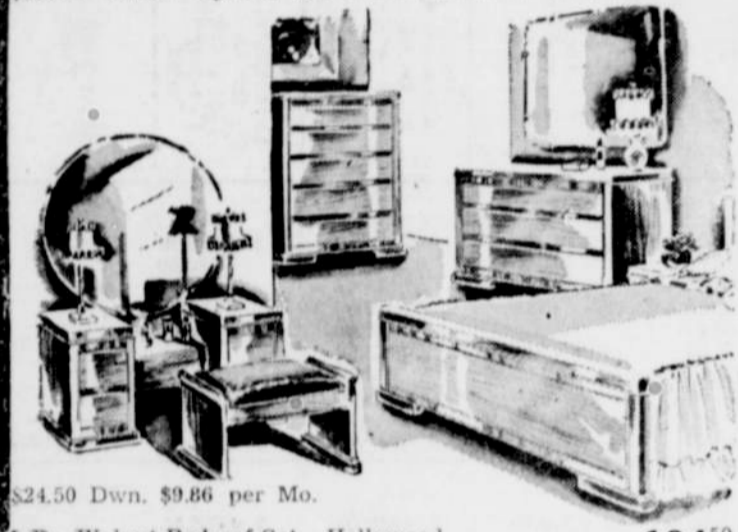

$24.50 Dwn. $9.86 per Mo.
5-Pc. Walnut Bedroom Set. Hollywood headboard and foot board $134.50