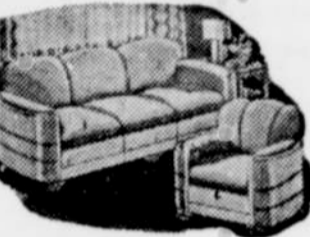

The New Deluxe Daveno Set with Flex-o-lator Springs for Added Comfort. Make a spare bedroom out of your front room combining comfort with master craftsmanship. Beautiful selection of Colors in top grade wool cover. $189.50 Ings. $250 Value Only (Styled by Leonetti)