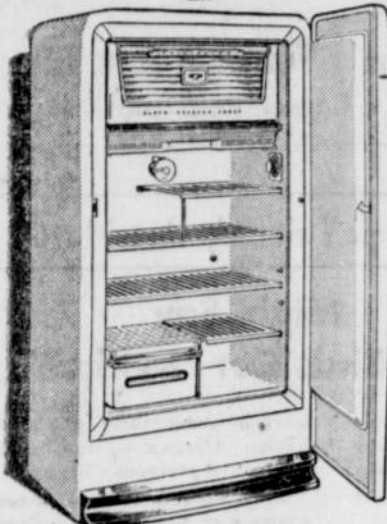

WE WANT 100 USED REFRIGERATORS

LIBERAL TRADE-IN ALLOWANCE
for your old refrigerator on a new **FRIGIDAIRE**

Frigidaire

Frigidaire Master Model
Keeps 38 lbs. frozen foods in Super-Freezer Chest.
Keeps everyday foods on 14 7/10 sq. ft. of shelf area.
Keeps 9 6/10 quarts of greens in Hydrator.
Keeps all foods SAFE Cold with Meter-Miser.
Also full-width Chill Drawer — Quickcube Ice Trays — rustproof shelves.

- MO81, 8.1 cu. ft. $287.75
- DO90 9 cu. ft. $345.75
- DO107 $382.75
- SO82 $244.75
- IM80—8-ft. double door $419.75