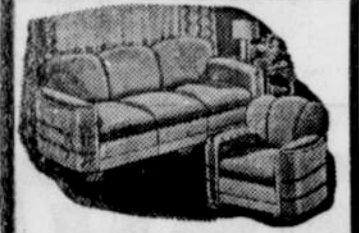

LARGE, BEAUTIFUL BARREL ARM DAY AND CLUB CHAIR SETS. FIVE BEAUTIFUL COLORS TO CHOOSE FROM. DUSTY ROSE, TEAL BLUE, GRAY KELLY GREEN AND ROSE. $250.00 VALUE $109.95 ONLY