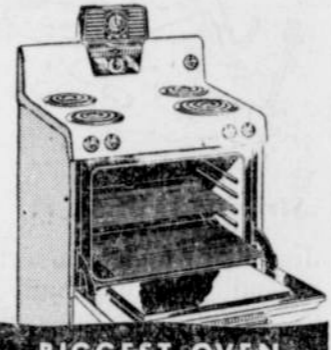

BIGGEST OVEN IN ANY HOUSEHOLD RANGE!

RO35 (Model Shown) $214.75

Frigidaire 40-Gallon Table Top Hot Water Heater with Mag. Rod $159.75