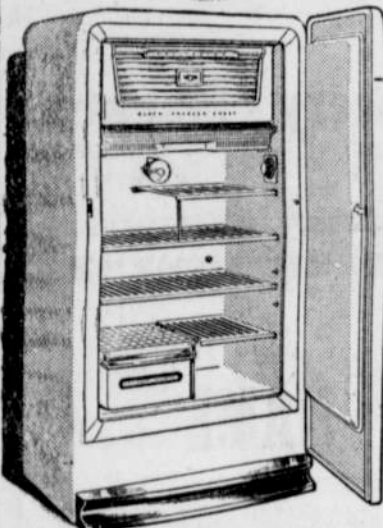

CAR BATTERIES — \$10.95 and Up and Old Battery

Adjustable Metal Ironing Boards \$9.95
Ironing Boards \$10.95

LARGE, BEAUTIFUL BARREL ARM DAY AND CLUB CHAIR SETS. FIVE BEAUTIFUL COLORS TO CHOOSE FROM. DUSTY ROSE, TEAL BLUE, GRAY, KELLY GREEN AND ROSE. \$259.00 VALUE \$169.95 ONLY

Frigidaire

Frigidaire Master Model

Keeps 38 lbs. frozen foods in Super-Freezer Chest.
Keeps everyday foods on 14 7/10 sq. ft. of shelf area.
Keeps 9 6/10 quarts of greens in Hydrator.
Keeps all foods SAFE Cold with Meter-Miser.
Also full-width Chill Drawer — Quickcube Ice Trays — rustproof shelves.