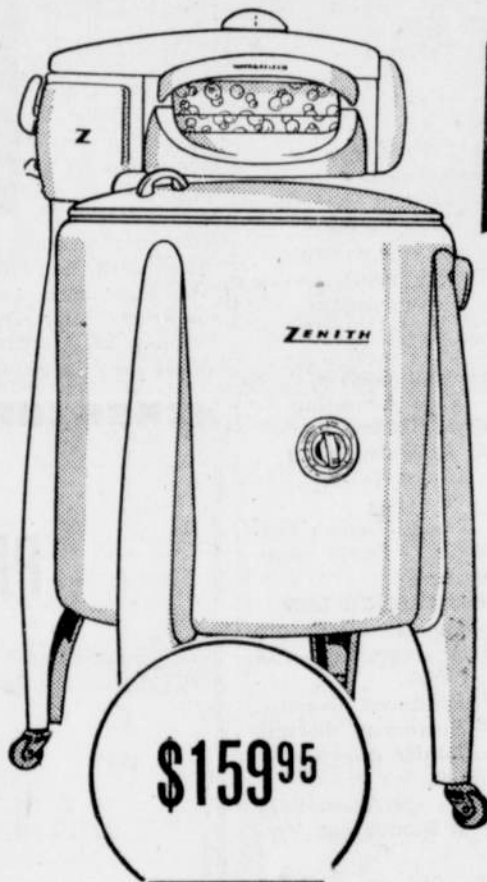

Heavy Barb \$9.95
Wire. Spec. Roll

SALE

OUTSIDE WHITE Reg. \$5.40 Special Gal \$4.75
Quick Drying Enamel

Prices Start at
Gallon \$5.75
Quart \$1.75
Pint \$1.00
1/2 Pint 65c
1/4 Pint 35c

Direct Connected Toilet. Complete Set \$49.95

PIPE
From 1/2" to 1 1/2"
Pipe in Stock
Large Assortment of Plumbing Fixtures

GARDEN TOOLS
Garden Hoes \$1.25 up
Shovel \$1.95 and Up
Rakes \$2.29 and Up
Aluminum Rakes 79c
Spading Fork \$2.80 up

A Year's Supply of Rinso