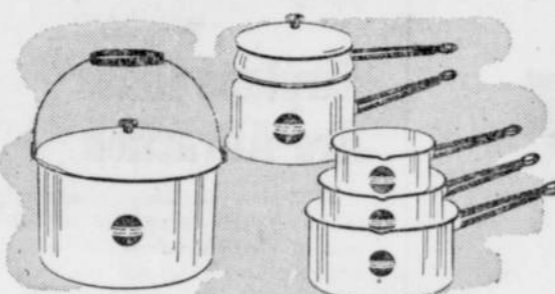

Western's Grand Opening Sale

Panties
Knit Rayon
Elastic Back
2 for.....**88c**
Regular 49c ea.
Limit 2

Another Surprise
HEAVY TRIPLE COAT ENAMELWARE
Dish Pan—14 qt. round.....129
Percolator—2 qt. 159
Wash Basin 59c
Tea Kettle 210
Kettle with cover—6 qt.....135