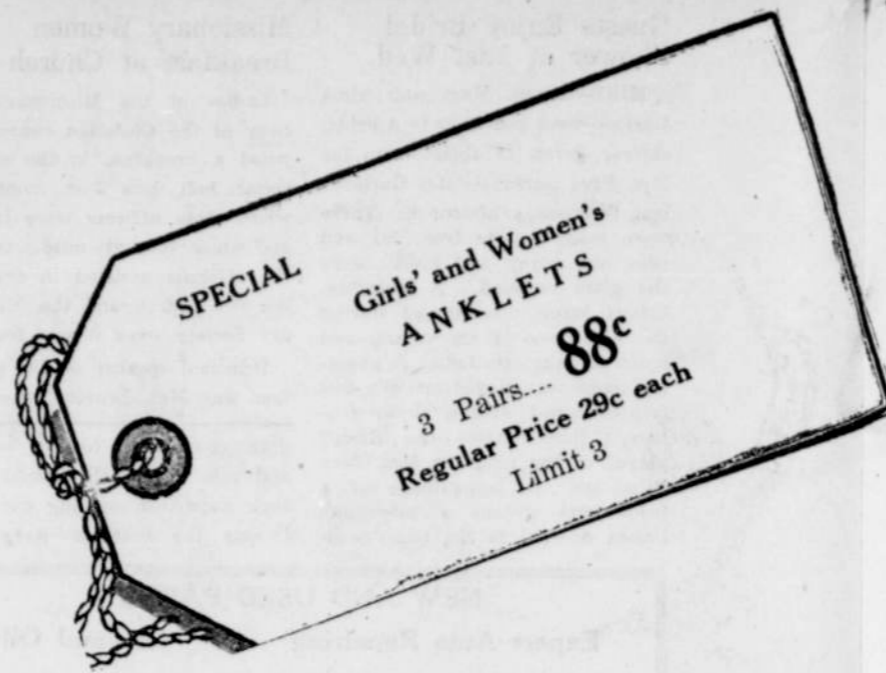

Western Auto's regular low prices offer you the utmost quality for the lowest possible cost. Our prices are competitive to the large cities, as we share the buying power of the Western Auto Supply Company, whose name and policy of fair dealing have been outstanding for over 30 years. Now we are offering even more amazing values, fresh from the packing boxes. Our prices are the lowest, quality guaranteed at "Westerns."

—Walter S. Ready.

Doors Open
at 9:30 a. m.
Thursday
Sept. 12

Sale Prices Effective
Thursday, Friday, Saturday
SOME QUANTITIES LIMITED TO STOCK ON HAND