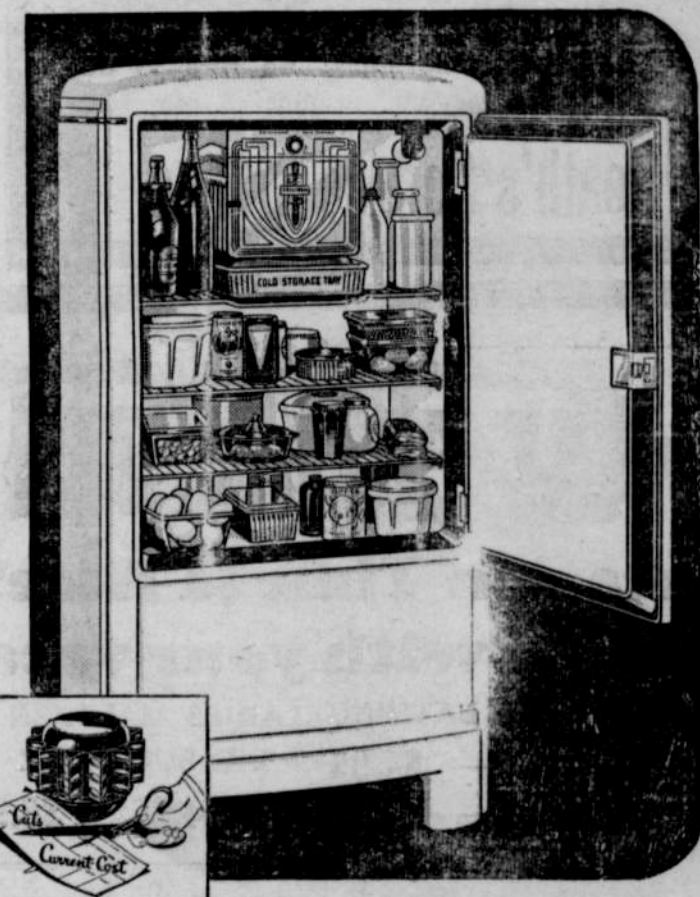

FOUND—Man's ring in Dewey swimming pool. Owner may have by identifying ring and paying for this advertisement. 23t3—

FLOWERS — Cut Flowers Potted Plants Sprays for Funerals Bush Funeral Home Phone 592 6tf—

LUMBER — SHINGLES — VENEER
Wholesale and Retail
See my bargains in Kiln Dried Lumber at $7.50 per M. and up. Open Saturdays from 8 a. m. to noon.
C. BRUCE

YOU MAY BE SURE
that when you see the sign
"GRADE A MILK and CREAM"
that you and your family's health is being safeguarded. You get this assurance at the
NEHALEM VALLEY DAIRY PRODUCTS CO.

New Record-Making Price!

$119.95

No down payment. Terms of $4.57 per month

For a 6 Cu. Ft. 1940

GENUINE

FRIGIDAIRE

Greatest Frigidaire Value Ever!...All these advantages included at this low price!

Famous Meter-Miser Mechanism • 1-Piece All-Steel Cabinet • Automatic Reset Defroster • Automatic Interior Light • Stainless Porcelain in Food Compartment • Gleaming White Dulux Exterior • 4 Big Ice Trays—with Automatic Tray Release on Every Tray • 5-Year Protection Plan Against Service Expense on sealed-in Mechanism . . . And Many More of the Features That Make Frigidaire America's No. 1 Refrigerator!

Price . . . beauty . . . features . . . all combine to make this the year's biggest refrigerator value! Highest quality Frigidaire construction throughout . . . and looks it! Every model brand new. Come in now and see this big value.

Model SVS 6-40

Remember Frigidaire alone has a one-piece all-steel cabinet with a counter-sunk door and concealed hinges. The refrigerant used in Frigidaire is absolutely harmless—is fire and explosion proof—is non-poisonous and does not wear out.

Frigidaire's Phenomenally Quiet and

Economical Operation Is Brought About by the Ingenious Elimination of Parts. Frigidaire Has NO EXPANSION VALVE, NO FLOAT VALVE, NO NEEDLE VALVE, NO CONNECTING LINKS, NO PISTONS, NO PISTON PINS, NO CONNECTING RODS, NO CRANK SHAFT, NO FLY WHEELS, NO FANS, NO BELTS, NO PULLEYS, NO SEPARATE OIL-PUMP, NO STUFFING BOX, NO CENTRIFUGAL PUMP, NO MOTOR UNLOADING DEVICE. Frigidaire Has Only 2 Moving Parts! So When Parts Aren't There—They Just Can't Make Noise—Use Current or Wear!

Come in and see how quietly and cheaply it operates, how well and nicely it is built and the advantages only Frigidaire has. And let us tell you about the SWELL guarantee that goes with each Frigidaire.

You can now buy a full 6-foot 1940 Frigidaire for only **$119.95** and terms of nothing down and just **$4.57** per month. With terms like this you need no longer do without that new Frigidaire.

We deliver Free and Uncrate and Install our Frigidaire, anywhere within 150 miles. You have no uncrating or lifting to do! For local customers who desire it we will thoroughly chill the refrigerator cabinet in our store and deliver it to you already frozen and with all of the cube trays full of ice cubes—all ready to use at no extra charge.

We carry our own contracts. You do not deal with any Finance Company. Everything for the home on E-Z Terms at Portland Prices.

15 1/2 c a day
Buys a New
Frigidaire

Geo. G. Paterson

FURNITURE — RADIOS — REFRIGERATION
VERNONIA — OREGON — FOREST GROVE