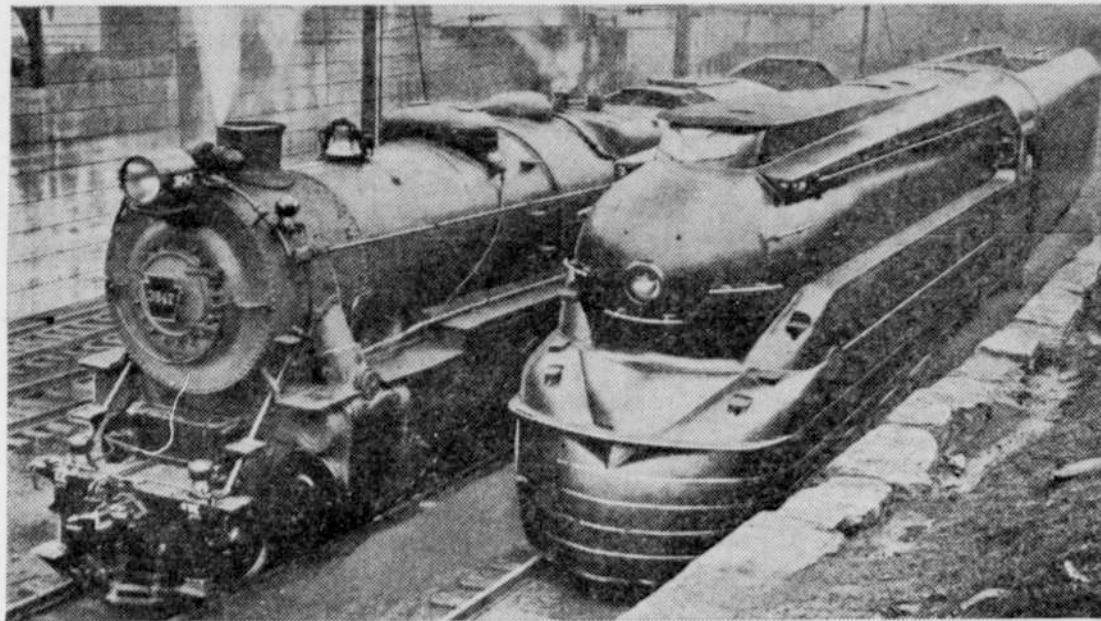

Newest Locomotive Compared With the Old Type

The newest streamlined steam engine of the Pennsylvania railroad is shown here with the old standard heavy-duty engine. The new locomotive, said to be "the most highly perfected and advanced engine design yet produced by aerodynamic science for the reduction of wind resistance," is reputed to show a reduction of one-third in wind resistance at a mile-a-minute speed.

Ranch Buried in "Black Blizzard"

Parts of Oklahoma, Texas and New Mexico have been scourged by recent "black blizzards" similar to those devastating dust storms of 1935, which laid waste many farming sections of the southwest regions of the United States. The picture shows an accumulation of soil about the outbuildings of a ranch situated near Dalhart, Texas. In some sections of the Southwest slight rain fell, which quickly converted the dry dust into sticky mud.

"Floating Fish Factory" Wrecked

The French trawler Neptune, called the "Floating Fish Factory," is shown awash after she was wrecked on the treacherous Reppoch rocks off the island of Hoy, Orkney islands. The crew of 41 was rescued by a lifeboat from the island and the huge trawler pounded to pieces on the rocks.