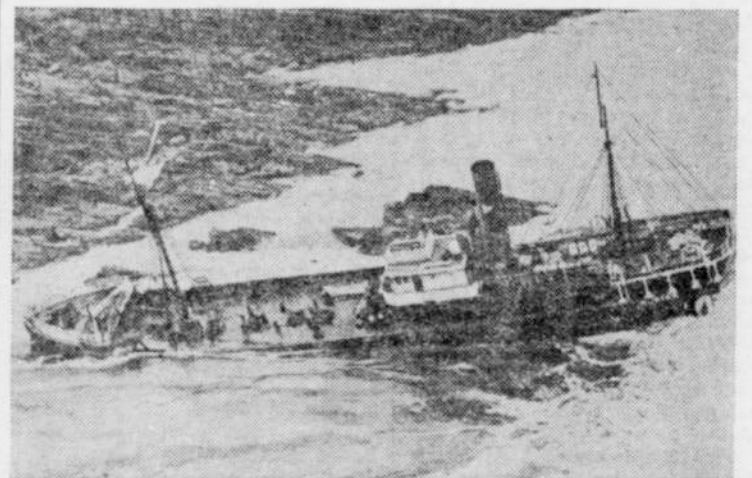

Newest Locomotive Compared With the Old Type

The newest streamlined steam engine of the Pennsylvania railroad is shown here with the old standard heavy-duty engine. The new locomotive, said to be "the most highly perfected and advanced engine design yet produced by aerodynamic science for the reduction of wind resistance," is reputed to show a reduction of one-third in wind resistance at a mile-a-minute speed.

Ranch Buried in "Black Blizzard"

Parts of Oklahoma, Texas and New Mexico have been scourged by recent "black blizzards" similar to those devastating dust storms of 1935, which laid waste many farming sections of the southwest regions of the United States. The picture shows an accumulation of soil about the outbuildings of a ranch situated near Dalhart, Texas. In some sections of the Southwest slight rain fell, which quickly converted the dry dust into sticky mud.

Where Are the Famed Banks of the Wabash?

View taken from an airplane as it flew for many miles along the Wabash river near the Indiana-Illinois state line. Farm lands, houses and barns were almost completely submerged by the destructive spring floods.

"Floating Fish Factory" Wrecked

The French trawler Neptune, called the "Floating Fish Factory," is shown awash after she was wrecked on the treacherous Reppoch rocks off the island of Hoy, Orkney islands. The crew of 41 was rescued by a lifeboat from the island and the huge trawler pounded to pieces on the rocks.