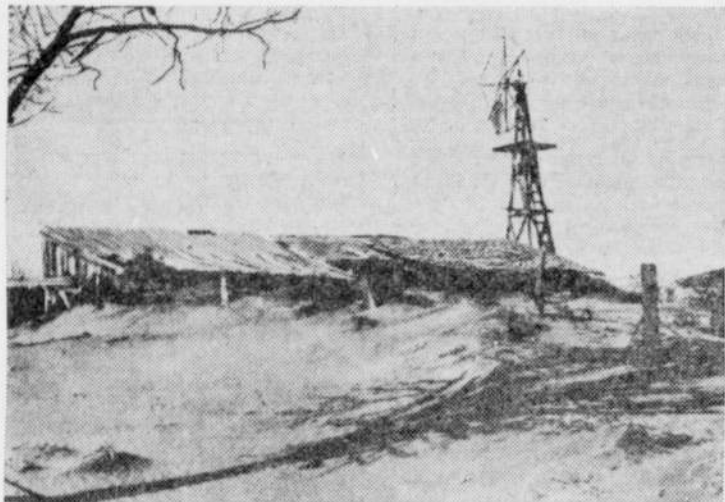

Newest Locomotive Compared With the Old Type

The newest streamlined steam engine of the Pennsylvania railroad is shown here with the old standard heavy-duty engine. The new locomotive, said to be "the most highly perfected and advanced engine design yet produced by aerodynamic science for the reduction of wind resistance," is reputed to show a reduction of one-third in wind resistance at a mile-a-minute speed.

Ranch Buried in "Black Blizzard"

Parts of Oklahoma, Texas and New Mexico have been scourged by recent "black blizzards" similar to those devastating dust storms of 1935, which laid waste many farming sections of the southwest regions of the United States. The picture shows an accumulation of soil about the outbuildings of a ranch situated near Dalhart, Texas. In some sections of the Southwest slight rain fell, which quickly converted the dry dust into sticky mud.

Where Are the Famed Banks of the Wabash?

View taken from an airplane as it flew for many miles along the Wabash river near the Indiana-Illinois state line. Farm lands, houses and barns were almost completely submerged by the destructive spring floods.

"Floating Fish Factory" Wrecked

The French trawler Neptune, called the "Floating Fish Factory," is shown awash after she was wrecked on the treacherous Reppoch rocks off the island of Hoy, Orkney islands. The crew of 41 was rescued by a lifeboat from the island and the huge trawler pounded to pieces on the rocks.