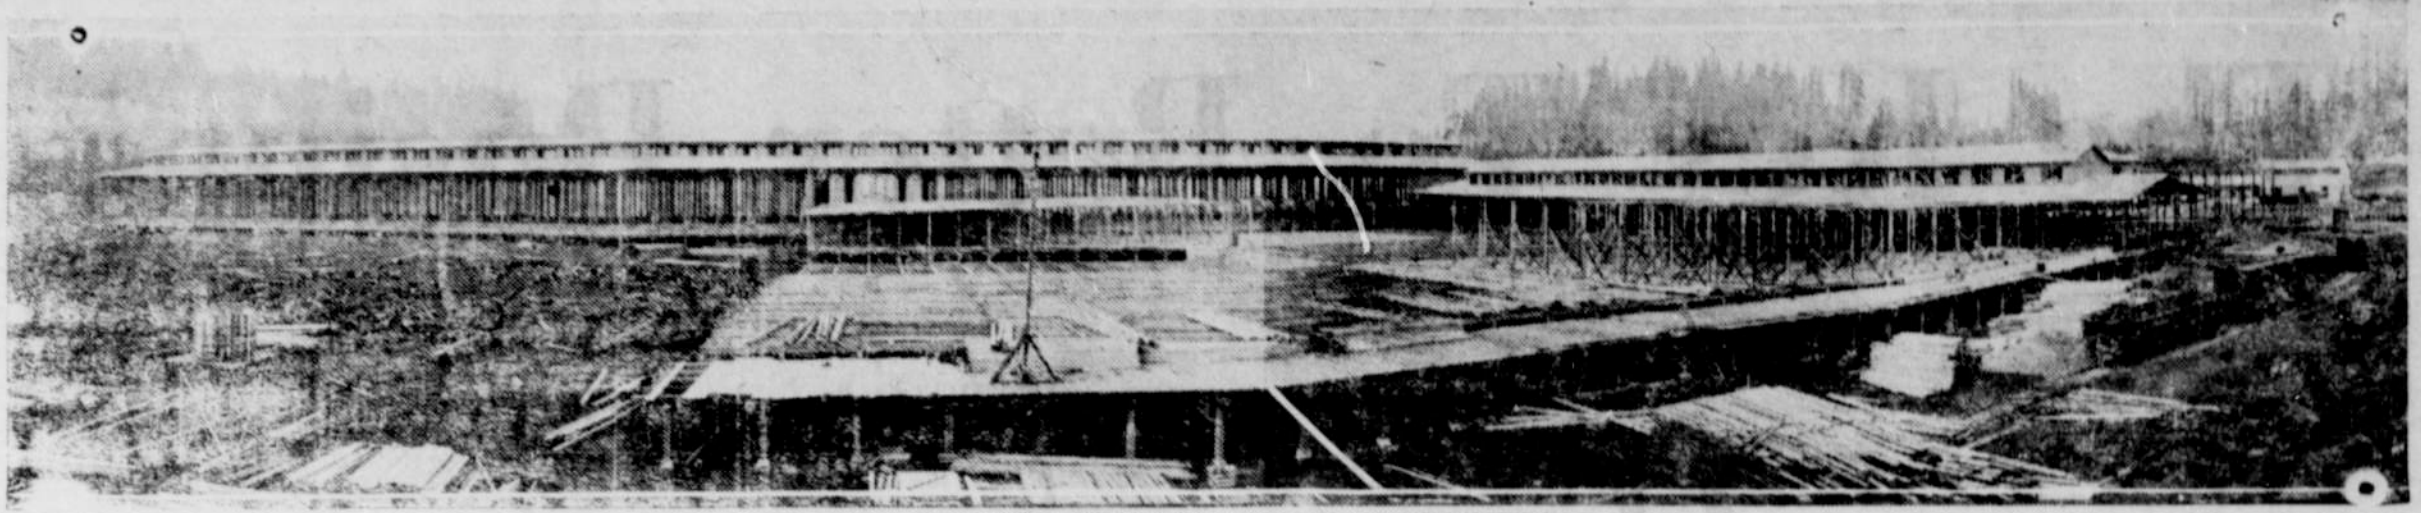

Oregon-American Lumber Co. to Start Sawing About July 15th

Vernonia has largest Electrical Driven Saw Mill in the U. S. The Oregon-American Lumber Company has their large new mill about completed and ready to start actual sawing. For two years a large force; a small army of men, have been employed in the construction work. The big mill property covers two hundred acres joining Vernonia. The Big Pond is now full of logs ready to be sawed into lumber. The pond covers forty acres. The hum of the

saws cutting at a rate of 600,000 feet per day will soon be heard. It is expected that the first log will be stabbed about the tenth of July. That day, the day of the first sawing, will go down in history. It will be the biggest day in the history of the Nehalem valley. It will be the day that many people have anxiously waited for these many long years. A new era is dawning. A new industrial era. A new day; All Vernonia is glad; all the state of Oregon is bene...

REAL ESTATE—INSURANCE

TOWN PROPERTY OUR SPECIALTY
HOUSES—LOTS—ACREAGE

FIRE, LIFE AND ACCIDENT INSURANCE

KAVANAGH LAND CO., WEST OF BANK
Also Farm Lands

REFORESTATION BILL

IS NOW A LAW

President Coolidge signed on June 7, the Clarke-McNary reforestation bill, the first act ever passed providing for a forestry policy for the nation. The new act lays the foundation for a sound system of forestry and forest protection in this country. This is the measure for which efforts have been made steadily for five years by federal, state and private foresters, by forest protective associations, by lumbermen, timber owners and business men of the U. S.