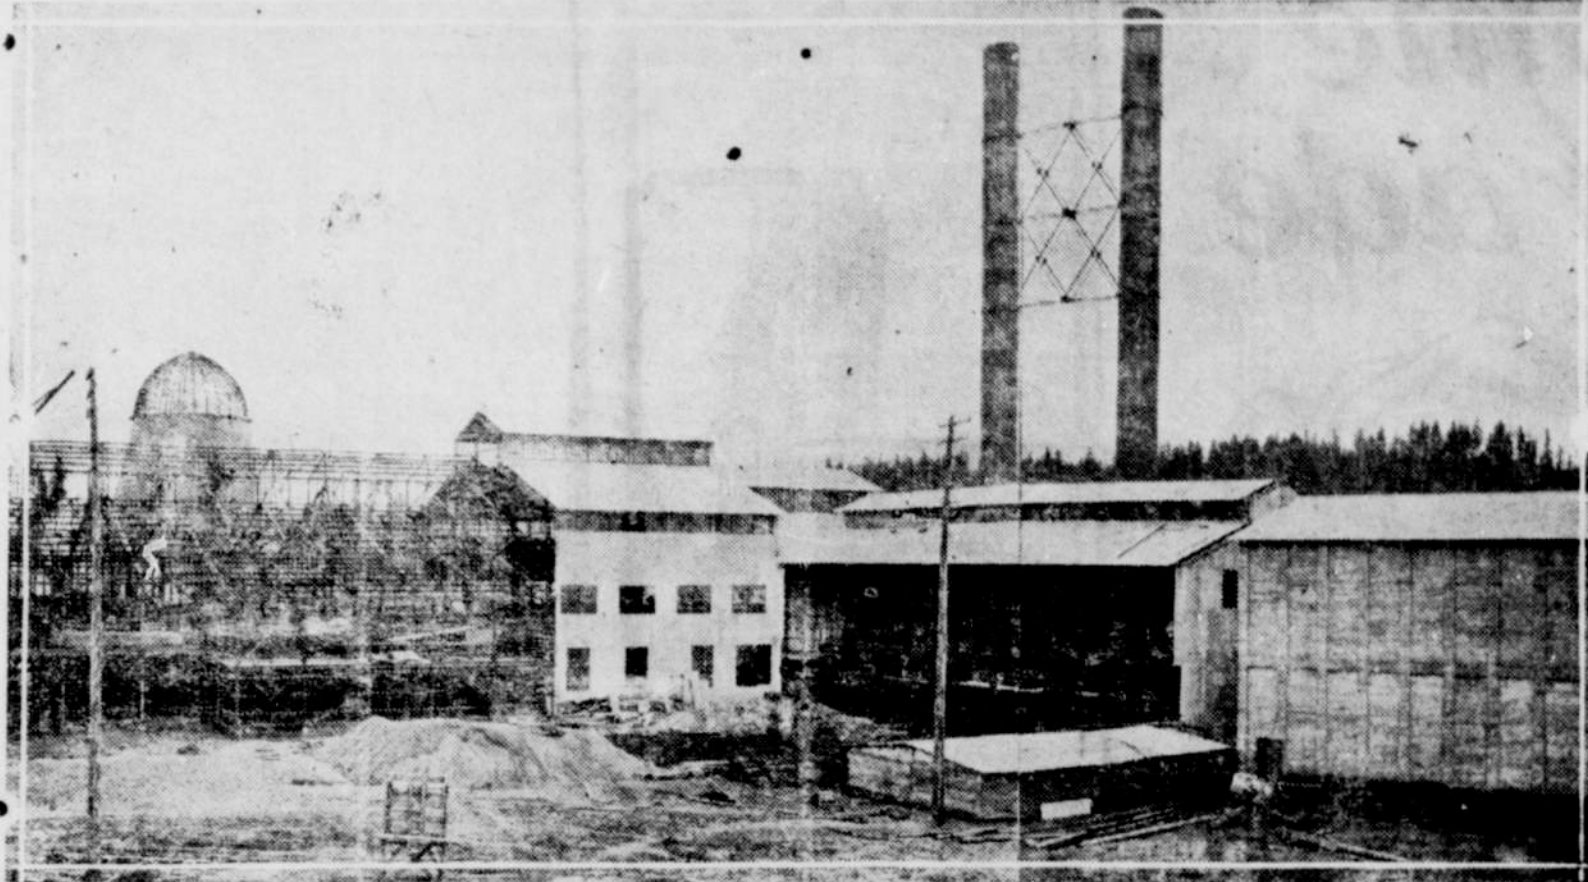

Oregon-American Lumber Co. to Start Sawing About July 15th

Vernonia has largest Electrical Driven Saw Mill in the U. S. The Oregon-American Lumber Company has their large new mill about completed and ready to start actual sawing. For two years a large force; a small army of men, have been employed in the construction work. The big mill property covers two hundred acres joining Vernonia. The Big Pond is now full of logs ready to be sawed into lumber. The pond covers forty acres. The hum of the

saws cutting at a rate of 600,000 feet per day will soon be heard. It is expected that the first log will be stabbed about the tenth of July. That day, the day of the first sawing, will go down in history. It will be the biggest day in the history of the Nehalem valley. It will be the day that many people have anxiously waited for these many long years. A new era is dawning. A new industrial era. A new day; All Vernonia is glad; all the state of Oregon is bene...

REAL ESTATE—INSURANCE

TOWN PROPERTY OUR SPECIALTY
HOUSES—LOTS—ACREAGE

FIRE, LIFE AND ACCIDENT INSURANCE

KAVANAGH LAND CO., WEST OF BANK
Also Farm Lands

REFORESTATION BILL

IS NOW A LAW

President Coolidge signed on June 7, the Clarke-McNary reforestation bill, the first act ever passed providing for a forestry policy for the nation. The new act lays the foundation for a sound system of forestry and forest protection in this country. This is the measure for which efforts have been made steadily for five years by federal, state and private foresters, by forest protective associations, by lumbermen, timber owners and business men of the U. S.