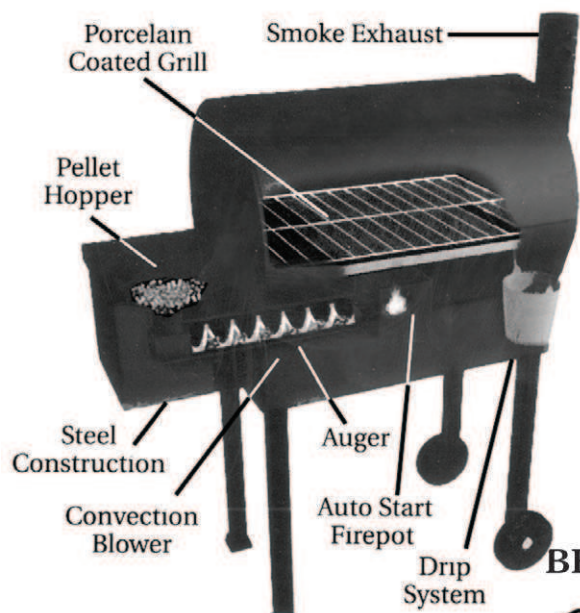

Have a Happy Easter

Wood Pellet Grills

Food Tastes Better On America's BEST Smoker

- **Auto-start System**
- **Fully Automatic**
- **Smoke, Grill, Bake and Barbecue**
- **12 Varieties of Hardwood Pellets**

BBQ 070

Traeger BBQ Pellets are made from 100% recycled hardwood sawdust. Traeger Pellet grills LLC is a leader in the reduction of wood waste. In partnership with sustainable wood suppliers, Traeger adds economic value to materials that were once considered "waste," creating new business, products and jobs. This use of sawdust, previously burned or placed in landfills, results in significant economic, social, and environmental benefits.