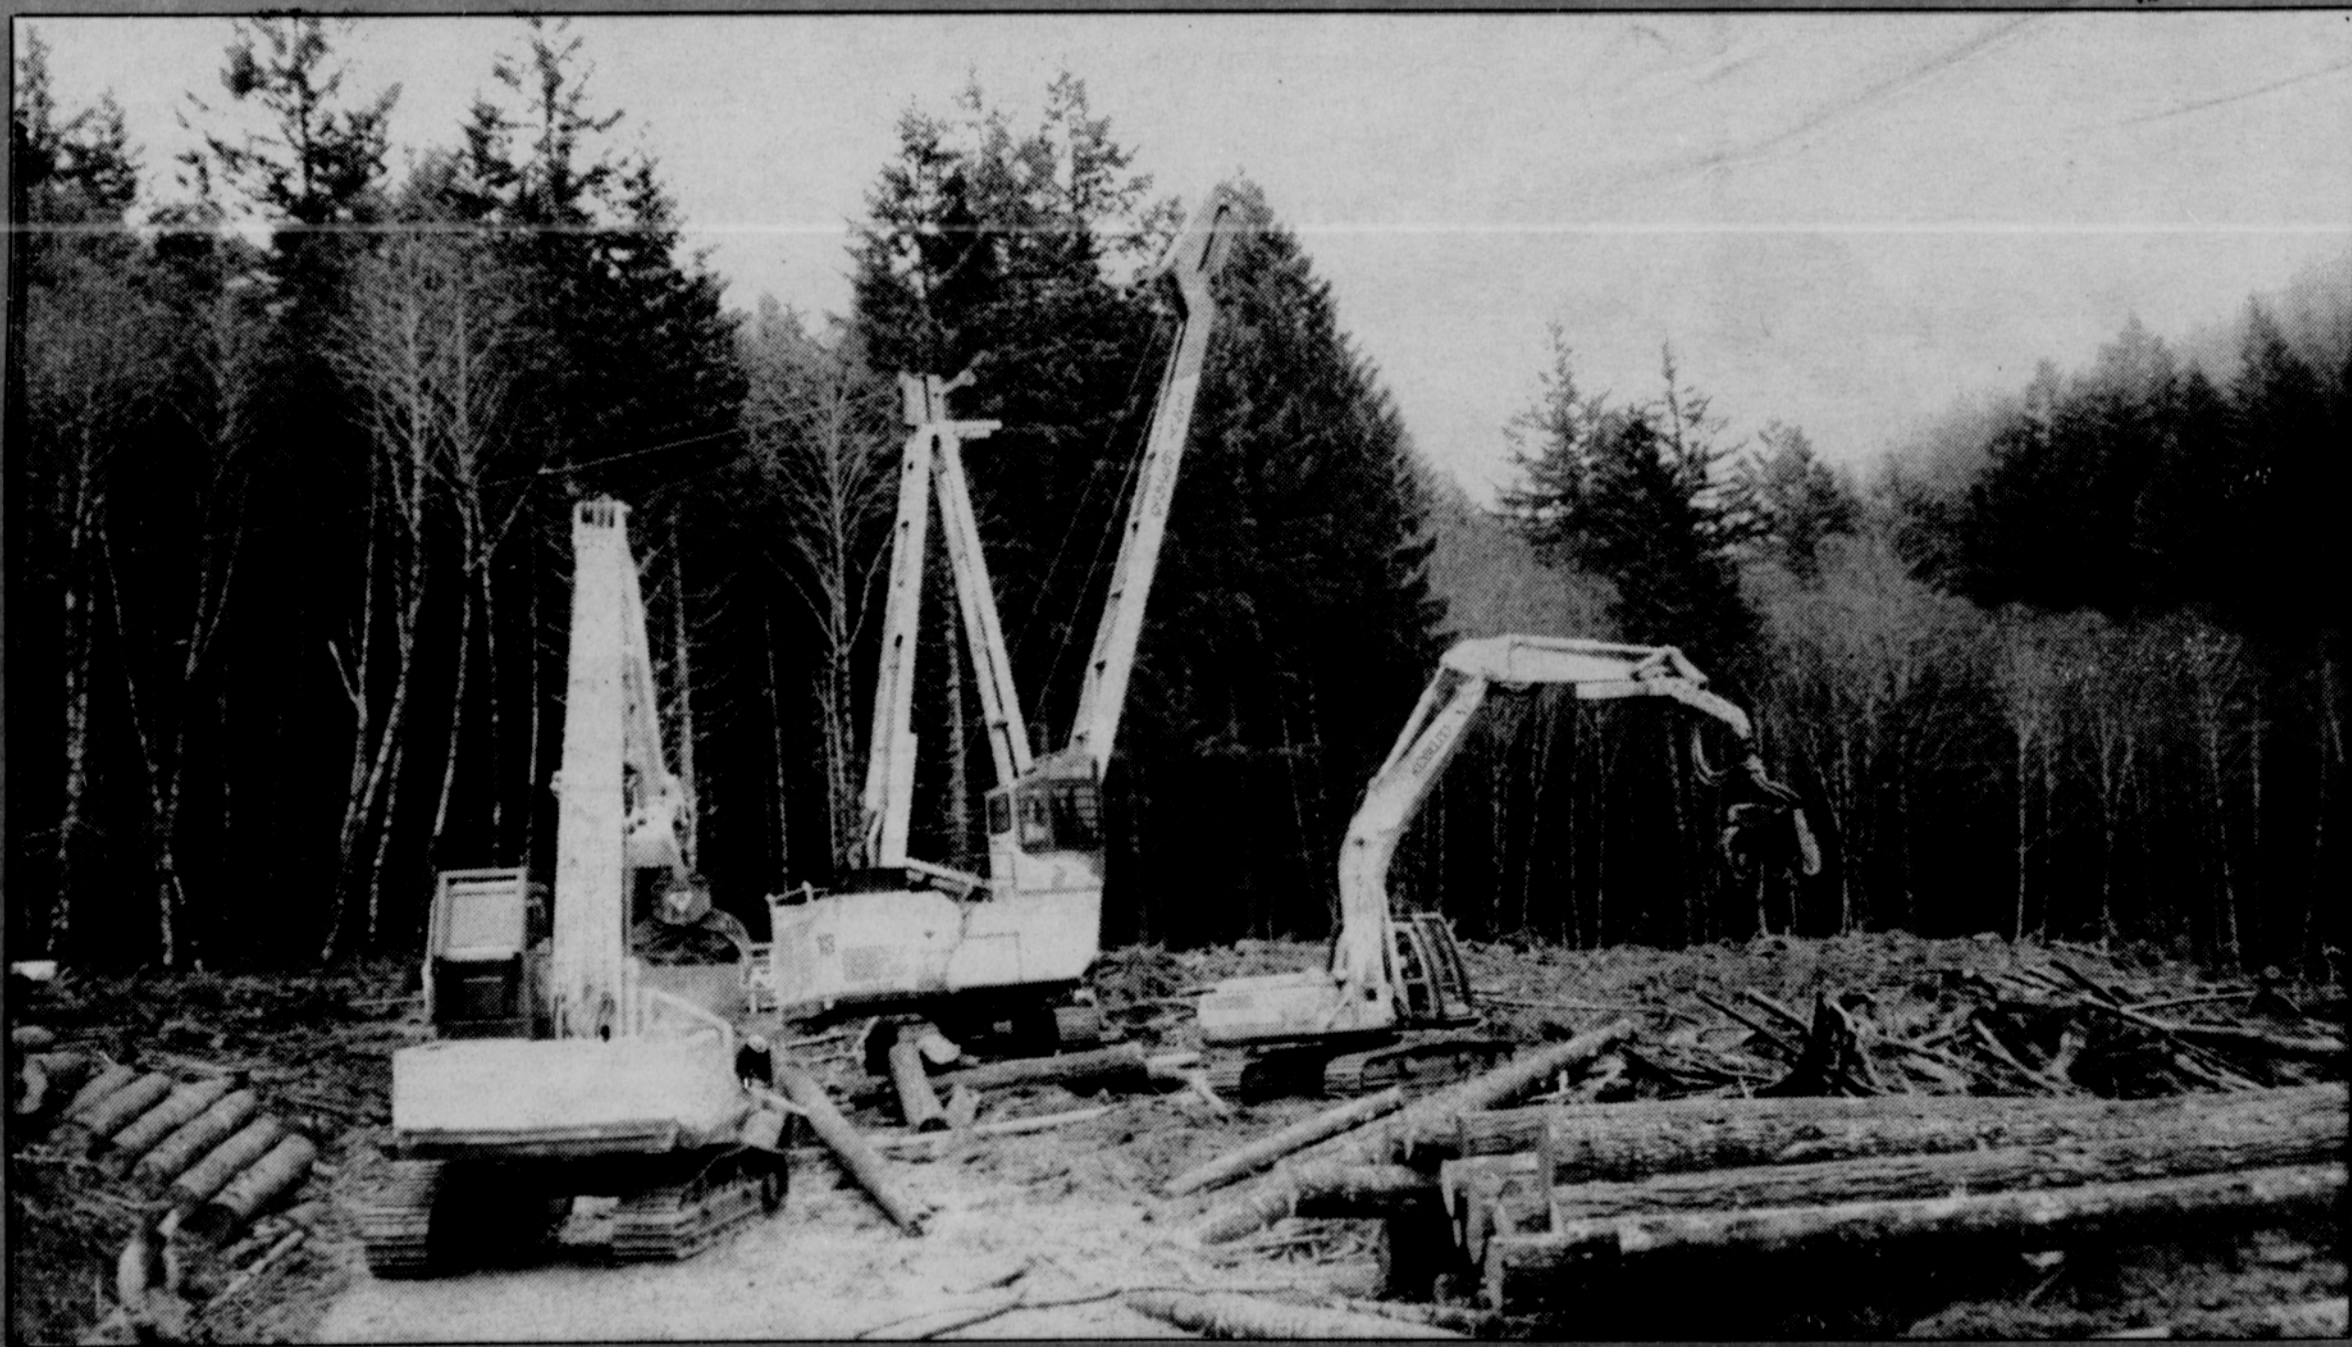

MIKE PIHL LOGGING CO., INC.

Specializing in Private Timber

Phone: 503-429-1470 • Mobile: 503-789-1268 • Fax: 503-429-0252
Free Estimates • P.O. Box 321, Vernonia, OR 97064

BIGHORN LOGGING CORPORATION SINCE 1981

Meeting All Your Logging Needs in Oregon & Washington
ROAD BUILDING • RIGHT OF WAYS • CUTTING • LOGGING • MULE TRAIN
WE BUY TIMBER! — (503) 324-2422