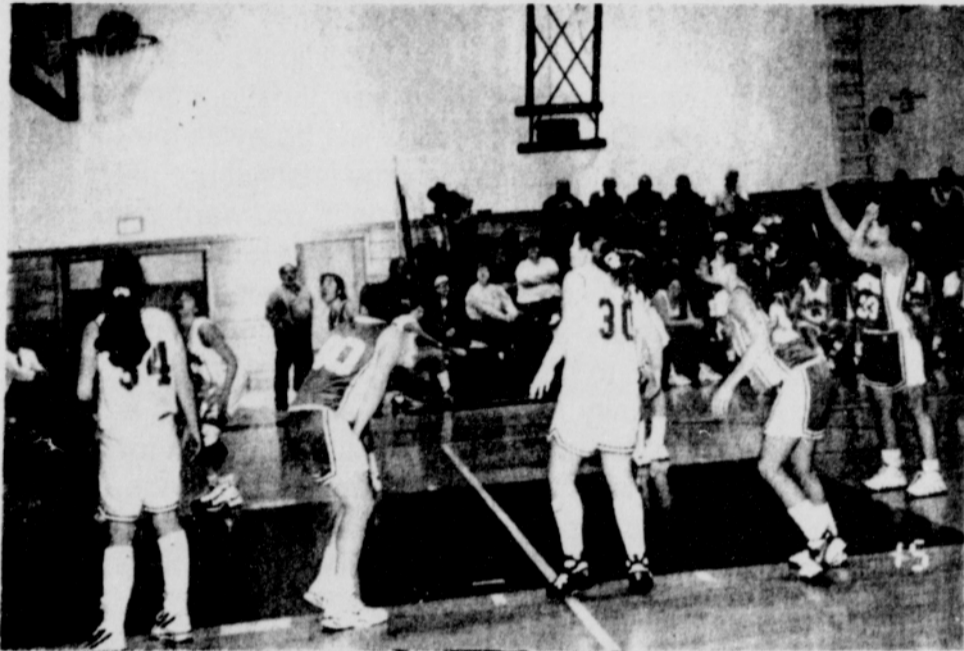

The Lady Loggers hosted Neah-Kah-Nie Jan 8 and won, 50-26.

"Physically we had the advantage," said Krahn. "Heightwise and in shooting ability."

Though the game was fast-paced from the start, with the Lady Loggers running

some tight, fluid plays, scoring was sluggish until Erica Hobart sank a three-pointer.

In spite of Vernonia's height advantage, the Lady Pirates were tough on defense, for a first quarter score of 12-6.

The Lady Loggers worked the ball inside and racked up points late in the second quarter while keeping Neah-Kah-Nie shooting from outside. Teamwork and patience led Vernonia into a halftime lead of 21-11.

Denise Titus opened the second half with a three-pointer, and Vernonia continued to run the court, defending fiercely and shooting accurately. Third quarter score, 37-20.

In the final quarter, down 40-20, Neah-Kah-Nie's Tylee Goddard stepped up defensively, forcing a turnover or two. Prpich dominated in the final minutes, turning her offensive rebounds into points and stealing a Neah-Kah-Nie pass.

"In the second half we got into the flow offensively," said Krahn.

High Scores: Ellie Prpich, 16 points, Erica Hobart, 10.

The Lady Loggers travelled to Alsea Jan. 6, and were beaten 49-37, although a faulty scoreboard read 43-37 at the end of the game.

High Scores: Prpich, 21 points, Nicolau-Ferregut and Allie Krahn, 5 points apiece.

(l-r) Lady Loggers Denise and Bridget Titus, and Amy Barton ready themselves for a chance to grab a rebound against Warrenton's Lady Warriors.