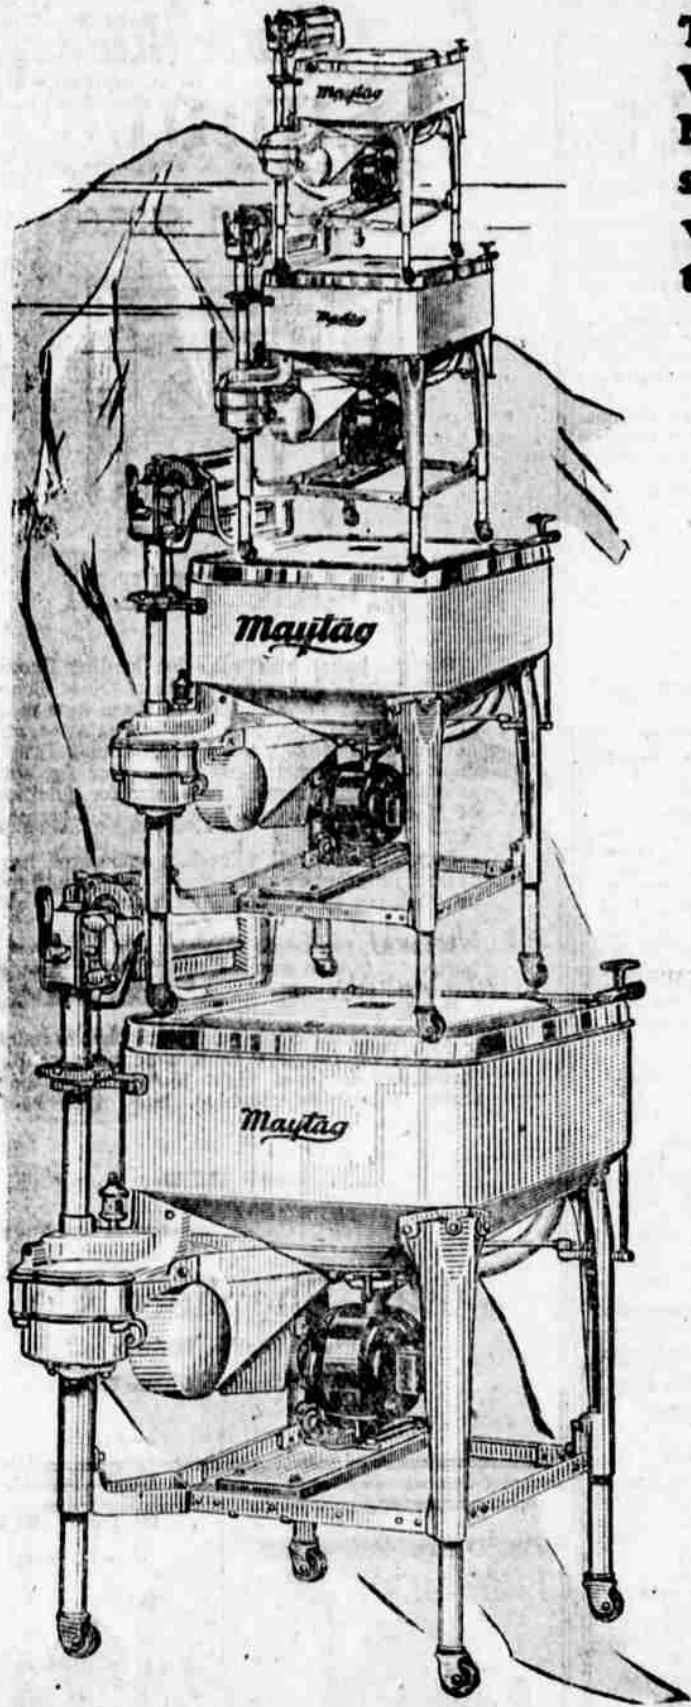

Higher than Mt. Hood and Mt. Rainier!

The two solid trainloads of Maytag Washers bought by the Pacific Northwest in the last 30 days, if stacked one on top of another, would each make a pile higher than Mt. Hood or Mt. Rainier.

They have seen the Maytag wash big tubfuls of clothes in 3 to 7 minutes. Have seen the Maytag do a whole washing of 50 pounds of clothes (dry weight) in one short hour! Have seen the Maytag wash everything—even collars, cuffs and wristbands—without handrubbing! Have seen the indestructible aluminum tub without corners or seams to harm the daintiest fabrics.