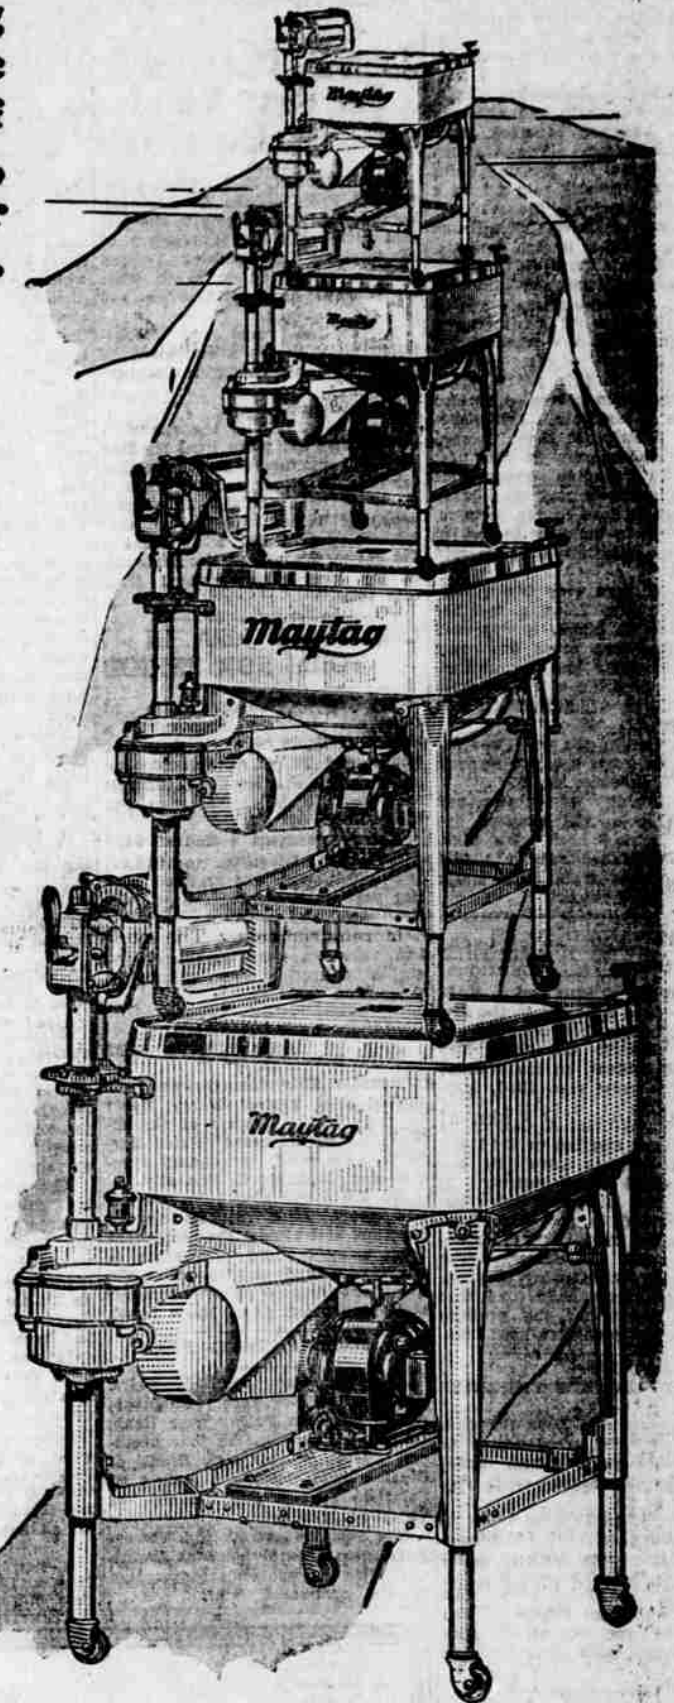

Higher than Mt. Hood and Mt. Rainier!

The two solid trainloads of Maytag Washers bought by the Pacific Northwest in the last 30 days, if stacked one on top of another, would each make a pile higher than Mt. Hood or Mt. Rainier.

Think of it! Two solid trainloads of Maytags for Washington and Oregon in 30 days. Thousands of Maytag washers, which, if stood one on top of the other, would make two piles, each higher than Mt. Hood or Mt. Rainier—or one pile higher than both these great peaks combined.

No such sales volume has ever been heard of in the washer industry—Pacific Northwest Maytag sales have broken all records.

The Pacific Northwest demanded this second trainload because housewives here are convinced that the Maytag washes faster—washes cleaner—washes easier.

They have seen the Maytag wash big tubfuls of clothes in 3 to 7 minutes. Have seen the Maytag do a whole washing of 50 pounds of clothes (dry weight) in one short hour! Have seen the Maytag wash everything—even collars, cuffs and wristbands—without handrubbing! Have seen the indestructible aluminum tub without corners or seams to harm the daintiest fabrics.

Phone the Maytag dealer nearest you. Let him deliver a Maytag to your home for use next washday. Then do a washing with the Maytag—wash everything from dainty lingerie to heavy fluff rugs.

You will find the Maytag has many exclusive features not found in other washers that make your washday easier and shorter. If it doesn't sell itself, don't keep it.

THE MAYTAG SHOP

1036 Main St. Klamath Falls, Ore.

Maytag Shops are Operated by the Maytag Pacific at the Following Addresses in Washington and Oregon