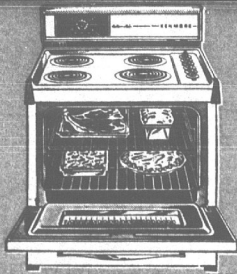

Ranges Now Reduced!

Kenmore 30-In. Automatic Electric Ranges

This Sale Only

$199