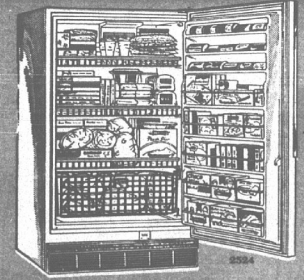

SAVE $40.95 All Frostless Coldspot Home Freezers

Regular $289.95

$249

SATISFACTION GUARANTEED OR YOUR MONEY BACK AT SEARS