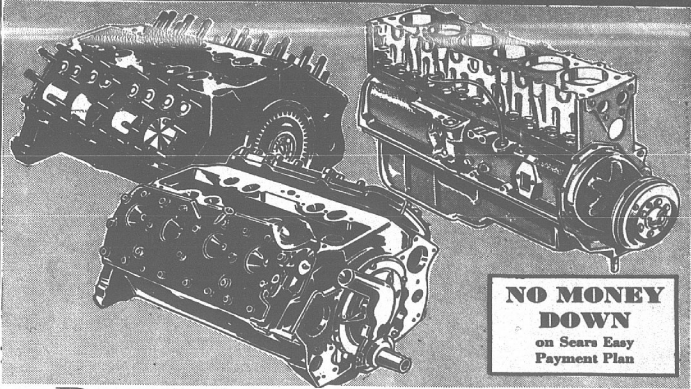

**NO MONEY
DOWN**
on Sears Easy
Payment Plan

Remanufactured Engines

Precision remanufactured to give you like-new engine performance in your present car. You get up to 285 brand new parts. No Money Down. Choose from over 260 models.

FORD V8 '49-'54
CHEV'S '42 to '52, 216 Only

$138

Exchange With Coupon
Red Line Short Coupon

Clip This Coupon

**FREE OIL AND GASKETS WITH
EACH INSTALLED ENGINE**

Clip This Coupon
Good for **$2700**

Additional Trade-In on the
Allstate Blue Line Short
Block Engine.

Clip This Coupon
Good for **$2100**

Additional Trade-In on the
Allstate Red Line Short
Block Engine.

Good for **$3300**

SEARS-YOUR AUTOMOTIVE PARTS HEADQUARTERS