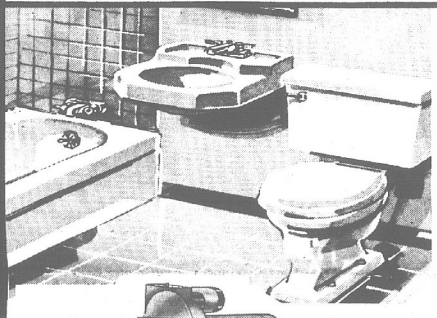

18-YEAR GUARANTEE

Look What 84¢ Will Buy! Tools and Hardware

Your Choice **84¢**

3-Piece White Bath Ensemble
Sears Low Price

$68
Less Trim