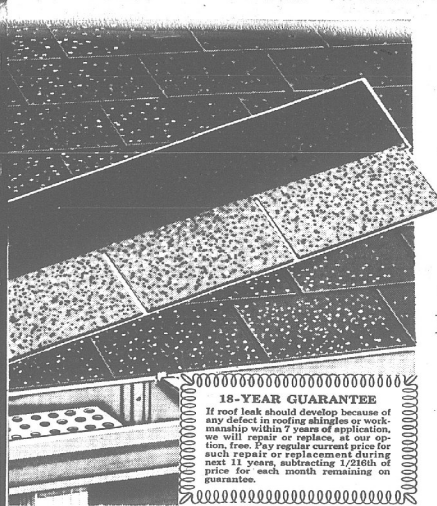

When Do You Want It Installed?