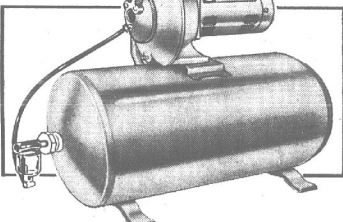

1/2-HP Jet Pumps with 17-gallon Water Tank

Regular $99.95 **$78**
SAVE $21.95

$149.95...1 H.P. Deep Well Pump **$119**

Sears Price 350	Sears Price 399	Sears Price 299	Sears Price 999
16-in. stud markings, hook-and-ring end. Tape includes belt holder and pencil.	Gold plated tip holds shape and resists tarnish. Precise dual temperature control.	Extra-thick hose lies flat, won't twist. Anchored by 4 grippers. Brass couplings.	Oscillating action covers 2200 sq. ft. Two control dials give custom coverage.

Shadow-Line Kitchen Cabinets