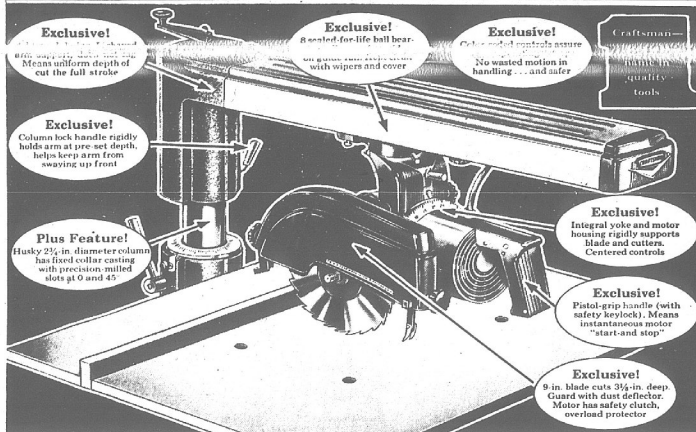

SEARS HOME IMPROVEMENT NEEDS ON SALE! NO MONEY DOWN!

- **Exclusive!** Means uniform depth of cut the full stroke
- **Exclusive!** Beveled-for-life ball bearing
- **Exclusive!** Control knobs assure no wasted motion in handling... and safer
- **Exclusive!** Column lock handle rigidly holds arm at pre-set depth, helps keep arm from swaying up-front
- **Plus Feature!** Husky 2 1/2 in. diameter column has fixed collar casting with precision milled slots at 0 and 45°
- **Exclusive!** Integral yoke and motor housing rigidly supports blade and cutters. Centered controls
- **Exclusive!** Pistol-grip handle (with safety keylock). Means instantaneous motor "start-and stop"
- **Exclusive!** 9-in. blade cuts 3 1/2-in. deep. Guard with dust deflector. Motor has safety clutch, overload protector

9-In. Radial Arm Saw Sale

SAVE $42.95
Regular $159.95
No Trade-In Required

$117

NO MONEY DOWN On Sears Easy Payment Plan