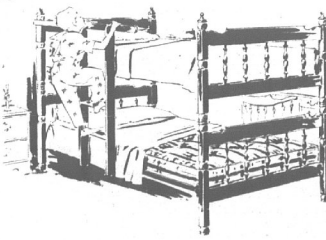

Sturdy Bunk Beds With Ladders

Sears
Low
Price

39⁸⁸

**Serofoam Bunk Mattresses
With Matching Base.....**

29⁸⁸ Ea.

SATISFACTION GUARANTEED OR YOUR MONEY BACK AT SEARS

Semi-Annual Floorcovering Sale

All Wool Carpet

Regular
$7.44 Sq. Yd.

4⁹⁹
Sq. Yd.

Save $98
On Average
40-Sq. Yd.

- Never before a fine all-wool pile carpet priced so low.
- Choice of 7 modern colors in attractive patterns.
- And of course it's moth-proofed, soil resistant and crush-resistant.

Room Size	Sq. Yds.	Regular	Sale	Savings
12 x 12-Ft.	15	$111.60	$74.95	$36.75
12 x 15-Ft.	20	145.80	99.80	46.00
12 x 18-Ft.	24	178.60	118.76	59.80
15 x 15-Ft.	25	186.00	124.75	61.25
15 x 18-Ft.	30	233.20	149.70	73.50

All Sears Carpeting Comes In Popular Widths That Can Be cut to Fit Any Room Size

FREE Shop-at-Homes Service

Expert Installation

In-the-Home Cleaning

Phone Sears Today! **NO MONEY DOWN** On Sears Easy Payment Plan