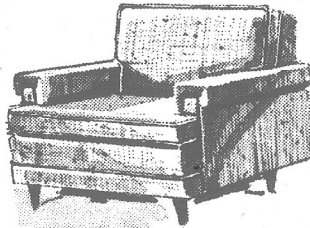

SAVE
$20.07 **109⁸⁸**

All the features of the sofa above at this low price. Modern thin arm design with attractive covers.

NO MONEY DOWN On Sears Easy Payment Plan