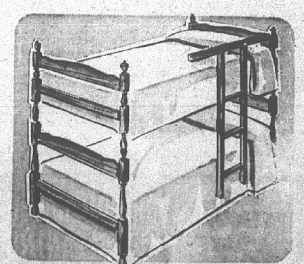

$14 OFF BUNK SET!
INCLUDES INNERSPRING MATTRESSES
The space you save means as much as the big savings! Hardwood set with maple finish includes 126-coil mattresses... springs, guard-rail ladder. Use as twins! **79.22** REG. 94.95