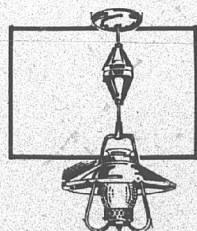

Light Fixture Sale!

Colonial Style Lighting Fixtures
Sears Price **12⁸⁸**

Authentic Early American styling. Hobnail milk glass chimney. In 2 finishes.