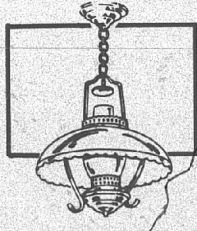

Colonial Style Decorator Fixtures
Sears Price **13⁸⁸**

Brass or copper finished 3-way light has frosted glass chimney. Adjustable chain.