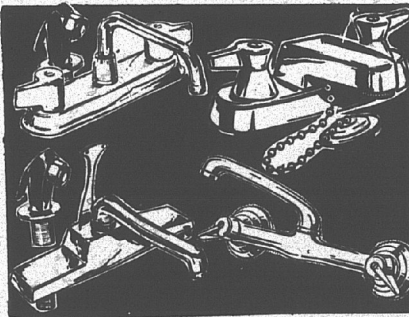

FAUCET SALE!

Regular $5.98
4-In. Lavatory..... **4⁹⁹**
Regular $7.98 - 6-In. Sink Faucet w/ Aerator..... **5⁹⁹**
Regular To $8.98, 8-In. Sink Faucet w/ Aerator..... **6⁹⁹**
Regular To $8.98 7 to 9-In. Faucet w/ Aerator Wall Mount **6⁹⁹**
Regular $11.95 Sink Faucet w/Rinser Spray..... **9⁹⁹**
Regular $21.95 Lever Faucet w/Rinser Spray..... **18⁰⁰**

SAVE 25%