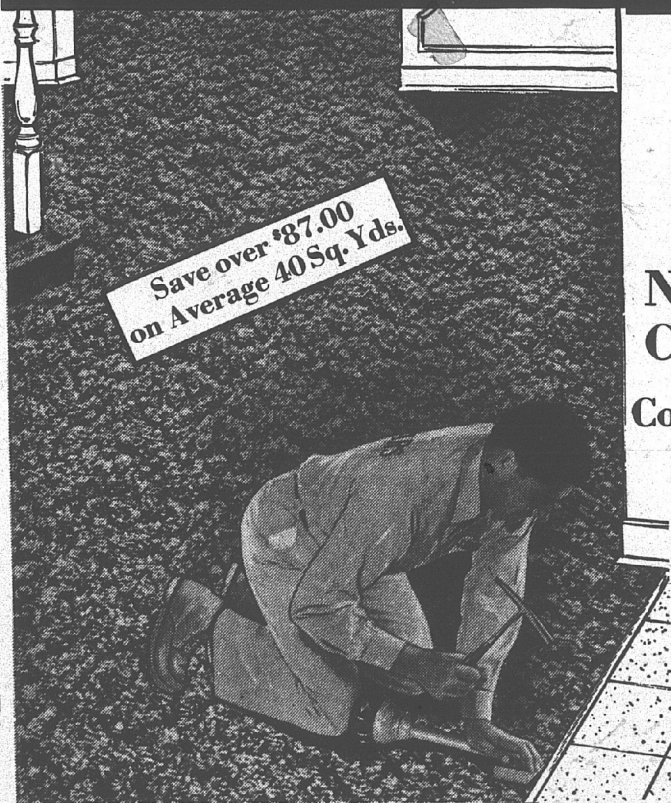

COMPLETELY INSTALLED CARPET

Save over \$87.00
on Average 40 Sq. Yds.

We Measure It We Pad It We Deliver It We Install It
All for One Low Price

Nylon Tweed
Carpet

8 ⁴⁴
Sq. Yd.

Completely Installed In Your Home No Money Down

501 "N" * Nylon Pile Carpet **11** ⁴⁴ Sq. Yd. Installed
* DuPont's Registered T.M.

Silvertone 23-Inch * All-Channel Console TV

Regular \$229.95

SAVE \$31.95

No Trade Required

\$198

- Overall diagonal, 282 sq. in. viewing area
- Tinted picture tube for glare-less TV
- 2 five-inch oval speakers for FM sound

NO MONEY DOWN
On Sears Easy Payment Plan

19-in.* All Channel Portable Silvertone TV This Sale Only

\$118

- Overall diagonal, 174 sq. in. viewing area
- Monopole antenna, up-front 5-in. speaker
- Luggage style case of hi-impact plastic