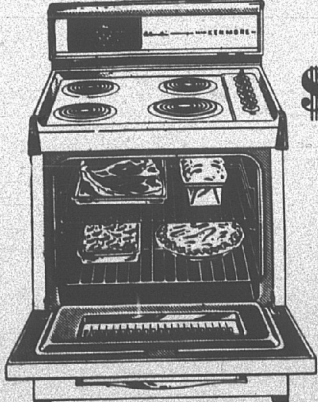

SAVE \$51.95

532-lb. Upright Coldspot Freezers

Regular \$249.95
\$198

NO MONEY DOWN
 On Sears Easy Payment Plan

- Lifetime porcelain enamel finish
- Open grille shelves allow constant zero-cold circulation
- 15 Cu. Ft. Size. Chest freezers also reduced!

Com
2-Sp
Aut

No. 3460

No. 3864

SAVE \$41.95
Sears Kenmore 30-In. Electric Ranges

Regular \$259.95
\$218

- NO MONEY DOWN**
 On Sears Easy Payment Plan
- Automatic clock controls timer outlet too
 - Visi-bake door has a seal that keeps heat in oven
 - Sculptured cooktop adds modern look; White or coppertone
- No. 936E EC

SAVE \$51.95
Kenmore 30-Inch Deluxe Classic Electric Ranges

Regular \$299.95
\$248

- NO MONEY DOWN**
 On Sears Easy Payment Plan
- Big 26-in. wide oven holds a feast French doors with smoked glass windows. Choice of white or coppertone. Base extra.
- No. 912E EC