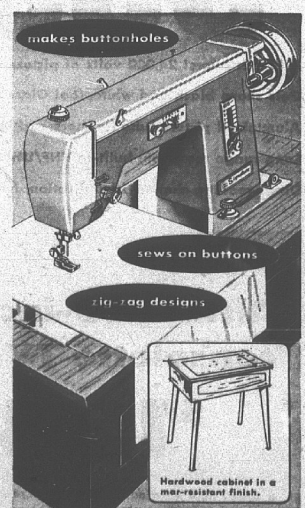

ZIG-ZAG!
WARDS SIGNATURE ZIG-ZAG SEWING MACHINE CONSOLE

$68 CABINET INCLUDED

- Create countless zig-zag designs easily
- Mend, darn, embroider, monogram
- Make buttonholes, sew on buttons
- Neat straight stitching; forward-reverse
- Stitch length regulator; plus much more