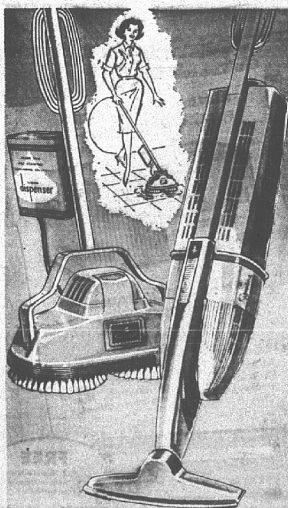

SIGNATURE FREEZERS

YOUR CHOICE
WARDS JIFFY-VAC CLEANER OR FLOOR SHAMPOO-POLISHER

$19 EACH