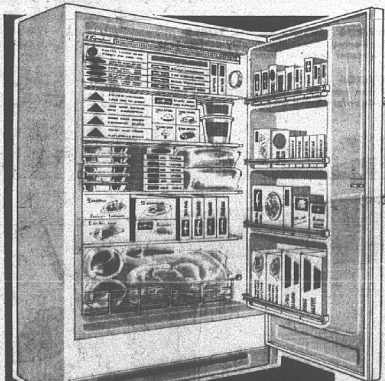

WARDS 440-LBS. UPRIGHT FREEZER

$167

- True-zero storage for 440-lbs.
- Keeps food at your fingertips
- 4 wide, refrigerated shelves
- Fully-adjustable cold control
- Storage door with 4 big shelves
- Gleaming porcelain interior
- Basket holds bulky packages

WARDS 15 CU. FT. CHEST FREEZER

$177

- Most convenient for bulky items
- Stores 326 lbs. of frozen food
- "Flex-Seal" lid seals in cold
- Lift-out basket for small items
- Polyurethane foam insulation
- "Chip-proof" enamel interior
- Fully-adjustable cold control

SEE WARDS COMPLETE LINE OF SIGNATURE FREEZERS