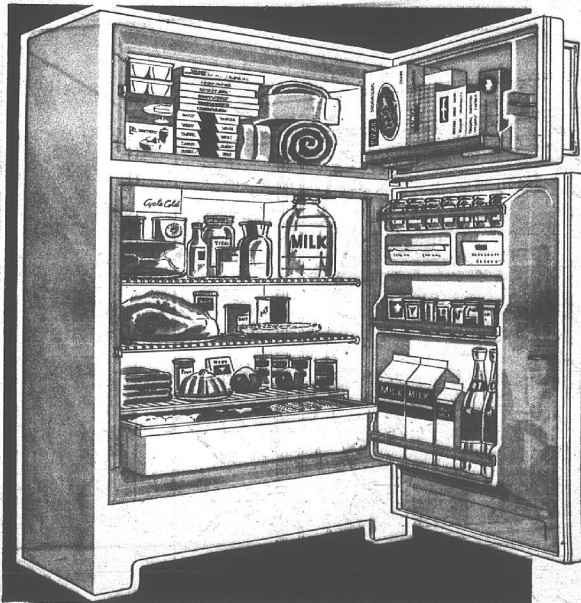

DAYS SALE

Take up to 3 years to pay with Wards major-appliance credit plan!

Wards Signature all-frostless 12.3 cu. ft. refrigerator-freezer

work-saver! never needs defrosting

- Big, family-size—17.62 sq. ft. of shelf space
- Completely frostless 120-lb. true-zero freezer
- Full-width shelves and glass-covered crisper
- Bookshelf door storage, two ice cube trays
- Storage door even holds ½-gallon milk cartons
- Choice of white or copper-tone enamel finish