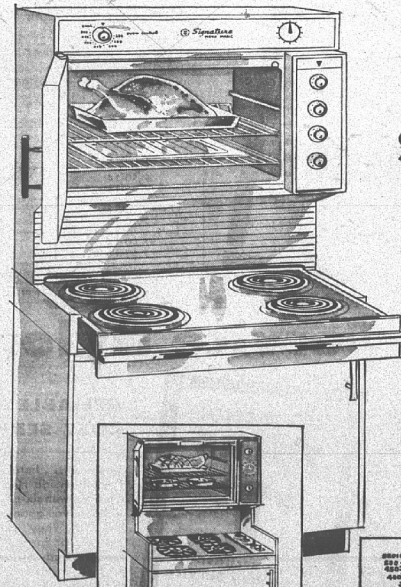

Signature 30-in. Range

SAVE $50

**EYE-LEVEL ELECTRIC
WITH BASE CABINET**

$209

REGULARLY $259

- Cooking convenience you'll love with all controls at eye-level
- Slide-out top locks in position for a full size 4 burner cooktop
- 2 front burners always useable—infinite heat settings on all
- 2 back burners shut off automatically when platform is closed
- Eye-level bake-and-broil oven has timer; easy-clean lift-out elements
- Spacious storage cabinet at no extra cost—gives built-in look

CONTROL PANEL
Oven controls clearly marked and readily accessible. Handy bell timer.

PULL-OUT PLATFORM
2 back units pull out, shut off automatically when platform closes. Easy to keep clean!