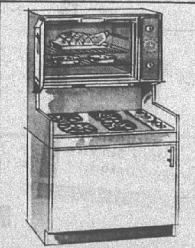

Signature 30-in. eye-level gas range... $209

CONTROL PANEL
Oven controls clearly marked and readily accessible. Handy bell timer.