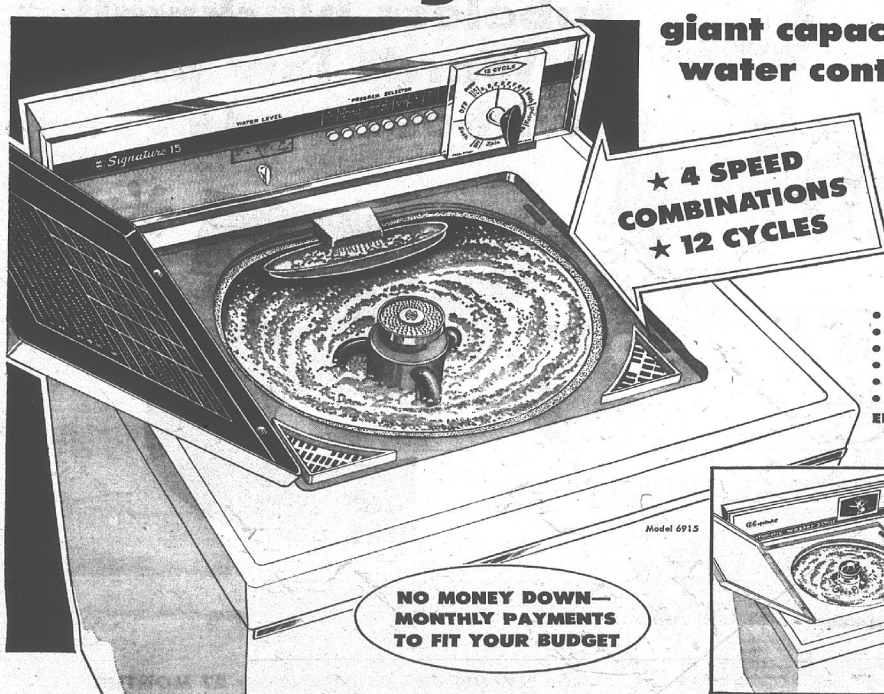

DIVIDEND

Signature 15-lb. washer
giant capacity saves you time...
water control saves you money

★ 4 SPEED
COMBINATIONS
★ 12 CYCLES

$ 229

THOUSANDS SOLD DURING 1964 AT 259.95

- Giant-sized tub and giant agitator—cut wash time in half!
- Choice of 4 speed-combinations; 12 cycles for all-fabric care
- Full-time recirculating lint filter; flush-away extract cycle
- Automatic dispensers for bleach and fabric conditioner
- Full-time water and detergent saver; handy pushbutton controls
- Extra-powerful super-wash cycle for heavily-soiled garments

ELECTRIC DRYER..... $159   GAS DRYER..... $189

**NO MONEY DOWN—
MONTHLY PAYMENTS
TO FIT YOUR BUDGET**