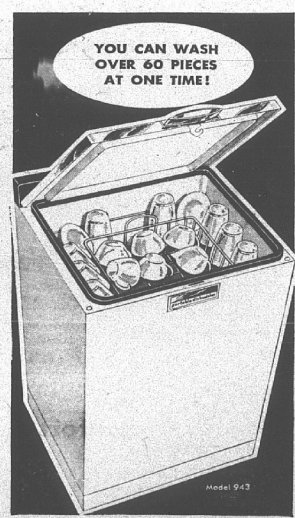

**YOU CAN WASH
OVER 60 PIECES
AT ONE TIME!**

10 SETTINGS!
WARDS SIGNATURE PORTABLE
AUTOMATIC DISHWASHER

$139