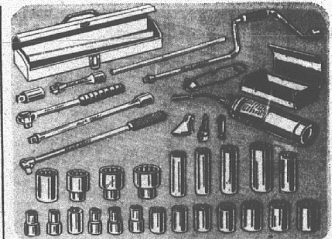

FREE TORCH KIT