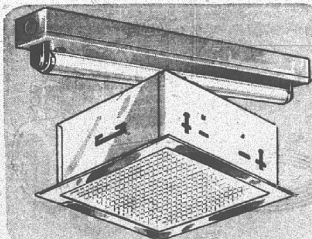

DAYS SALE

You can buy anything Wards sells with your CHARGE—all card—take up to 2 years to pay!

$20 OFF! Wards 5-hp, 26-inch Garden Mark tiller

WITH
POWER
REVERSE
ACTION!

164⁸⁸
regularly 184.95

NO MONEY DOWN
NO PAYMENTS 'TIL MAY

DIVIDEND

• Power Reverse action assures maximum control! You turn, back, and maneuver with ease—save hours of work

• Two-speed forward action provides instant power response! You choose the speed that suits your needs

LIGHT FIXTURES

CEILING LIGHTS CUT 23 TO 31%
6.98 recessed fixture with chromed frame and flat glass diffuser. 100-watt size. **4⁹⁹**
4.49 20W enameled fluorescent strip... **3.44**
6.98 40W enameled fluorescent strip... **5.44**

ELECTRICAL NEEDS

5 $1 REG. 30c to 36c

19⁹⁹
EACH

JUST SAY "CHARGE IT"

HEAVY-DUTY TOOLS —SAVE 4⁹⁶ TO $10

A 24.99 SABRE SAW
2.5 amp motor develops 1/5 HP... delivers 3050 3/8-inch strokes per minute. Features ball-bearing construction, adjustable shoe; guide; fence.

B 29.99 SANDER
Orbital type! 40-square-inch sanding pad and 5000 oscillations per minute cut your work in half. Tough ball, needle, bronze bearing construction.

C 29.99 3/4" DRILL
Heavy-duty model for those tough jobs! Ball, bronze-bearing construction. Double reduction gears for more power —1000 RPM no-load speed.

FREE TORCH KIT

HAND TOOLS

YOUR CHOICE 1⁹⁹ each
REG. 2.69 TO 2.99