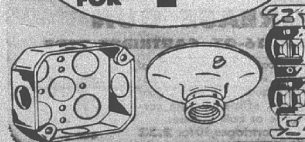

ELECTRICAL NEEDS

5 $1 REG. 30c to 36c

19⁹⁹
EACH

JUST SAY "CHARGE IT"

HEAVY-DUTY TOOLS —SAVE 4⁹⁶ TO $10

A 24.99 SABRE SAW
2.5 amp motor develops 1/5 HP... delivers 3050 3/8-inch strokes per minute. Features ball-bearing construction, adjustable shoe; guide; fence.

B 29.99 SANDER
Orbital type! 40-square-inch sanding pad and 5000 oscillations per minute cut your work in half. Tough ball, needle, bronze bearing construction.

C 29.99 3/4" DRILL
Heavy-duty model for those tough jobs! Ball, bronze-bearing construction. Double reduction gears for more power —1000 RPM no-load speed.