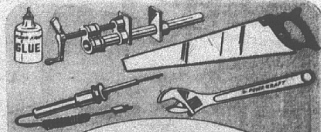

DAYS SALE

You can buy anything Wards sells with your CHARGE—all card—take up to 2 years to pay!

$20 OFF! Wards 5-hp, 26-inch Garden Mark tiller

WITH
POWER
REVERSE
ACTION!

164⁸⁸
regularly 184.95

NO MONEY DOWN
NO PAYMENTS 'TIL MAY

DIVIDEND

• Power Reverse action assures maximum control! You turn, back, and maneuver with ease—save hours of work

• Two-speed forward action provides instant power response! You choose the speed that suits your needs

LIGHT FIXTURES

CEILING LIGHTS CUT 23 TO 31%
6.98 recessed fixture with chromed frame and flat glass diffuser. 100-watt size. **4⁹⁹**
4.49 20W enameled fluorescent strip... **3.44**
6.98 40W enameled fluorescent strip... **5.44**

ELECTRICAL NEEDS

5 $1 REG. 30c to 36c

19⁹⁹
EACH

JUST SAY "CHARGE IT"

HEAVY-DUTY TOOLS —SAVE 4⁹⁶ TO $10

A 24.99 SABRE SAW
2.5 amp motor develops 1/5 HP... delivers 3050 3/8-inch strokes per minute. Features ball-bearing construction, adjustable shoe; guide; fence.

B 29.99 SANDER
Orbital type! 40-square-inch sanding pad and 5000 oscillations per minute cut your work in half. Tough ball, needle, bronze bearing construction.

C 29.99 3/4" DRILL
Heavy-duty model for those tough jobs! Ball, bronze-bearing construction. Double reduction gears for more power —1000 RPM no-load speed.

FREE TORCH KIT

HAND TOOLS

YOUR CHOICE 1⁹⁹ each
REG. 2.69 TO 2.99