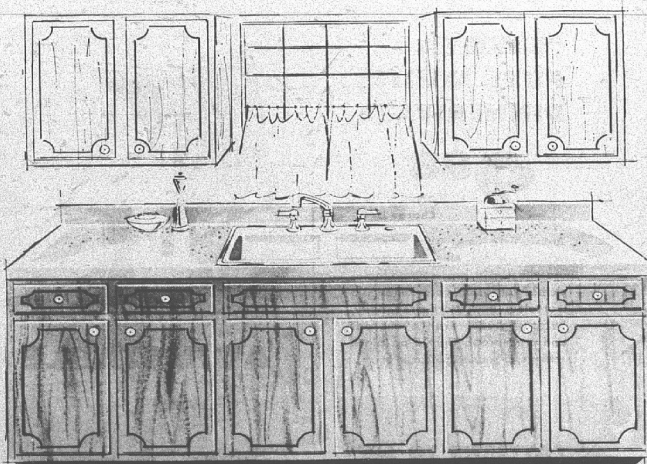

SAVE $37! 8 FT. UNIT
WARDS SCULPTURED PROVINCIAL-STYLE KITCHEN

WARDS LOW COST INSTALLATION. Save money on all materials, installation at Wards.

REG. 239.50

$199

NO MONEY DOWN—no payments till May on installed kitchens!

NEED A LARGER KITCHEN? SAVE 15% ON CABINETS.