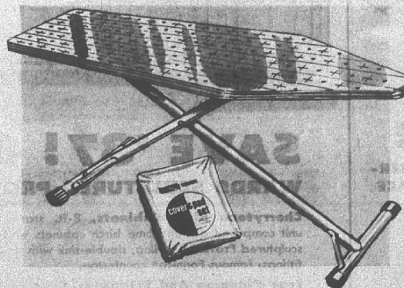

ALL-METAL AND EXTRA
STURDY—REG. 6.95

599

79c PAD/COVER SET
Elastic-edged silicone-aluminum cover resists scorching. Thick cellulose fiber pad. **68c**

YOU DON'T NEED CASH TO SAVE AT WARDS - OPEN A CHARG-ALL ACCOUNT TODAY