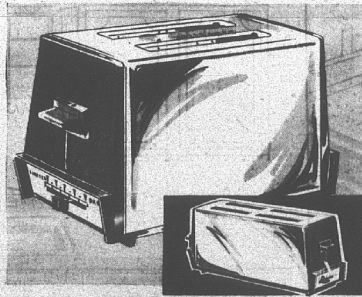

RADIANT CONTROL FOR
PERFECT-COLOR SLICES!

788
2-slice
model

FOR 1-4 SLICES—$3 OFF!
Same easy-set control, dependable automatic timing and reheat feature as 2-slice. Ideal family size. Reg. 14.93 **11.88**

ADJUSTABLE IRONING TABLE