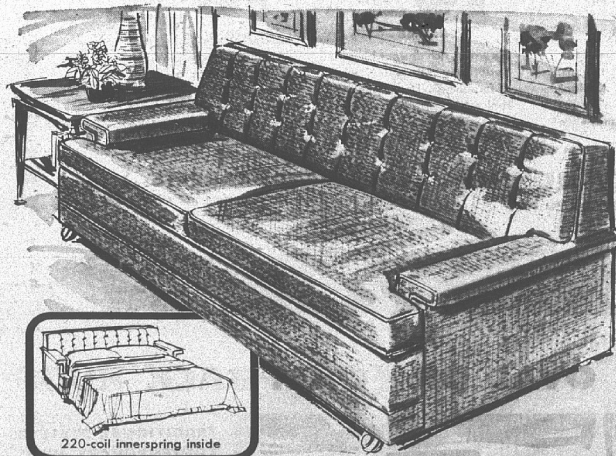

SALE

FEATURING
SALE for the HOME

ASK ABOUT
WARDS SPECIAL
HOME FURNISHINGS
CREDIT PLAN—
Take Up To 3 Years To Pay

SAVE $20...our 69⁹⁵ mattresses

**612-COIL INNERSPRING
OR DEEP 7-INCH FOAM**

49⁸⁸

twin or full

NO MONEY DOWN

612-COIL QUILT QUEEN has an imported "platinum" damask ticking that's puff-quilted for the ultimate in sleeping luxury. Lifetime Flange around the border means the ticking won't wrinkle. Has 6 side guards to prevent edges from sagging. 69.95 matching box spring **49.88**

7" FOAM FEATHEREST has Lifetime Flange and the same luxury ticking as the innerspring above, but underneath there's 7" of resilient Ward-Foam . . . lightweight, non-allergenic urethane that never needs turning. It's odorless, too! 69.95 matching box spring **49.88**

14-year guarantee