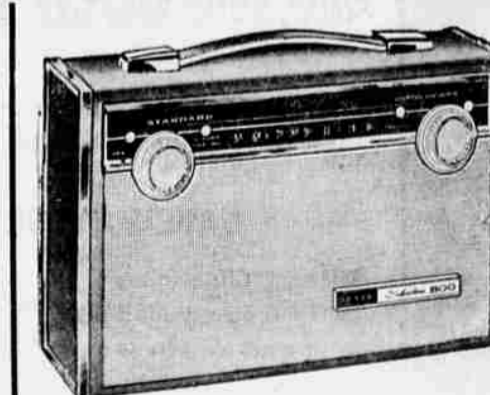

Regular 39.95
Gift Priced **32⁸⁸**
NO MONEY DOWN

Save 7.07 Powerful 8-Transistor Portables
Plays Up to 800 Hours on One Set of Batteries

- Our most powerful AM portable. 8-transistors flag down distant stations clearly
- Top-grain cowhide case in black, tan or white
- Easy-tuning slide-rule dial
- Bass-treble control adjusts sound to your liking

★ LOCAL DELIVERY AND ... Merrill, Malin, Tulelake, Dorris, Bonanza, Klamath Falls And Suburbs

Shop at Sears and Save **SEARS** Satisfaction Guaranteed or Your Money Back
OPEN EVERY NIGHT TILL 9 TILL CHRISTMAS
133 So. 8th St. Ph. TU 2-4481
FREE Park & Shop CUSTOMER PARKING

ONLY 4 DAYS TO SHOP FOR CHRISTMAS