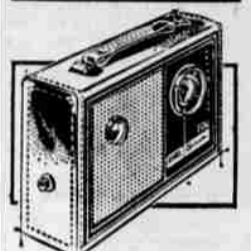

Silvertone Portable 6-Transistor Radios
Demonstration Sale Priced **16.88**
Luggage type leatherette case. 3 1/2-in. speaker gives rich tone large-numeral dial.