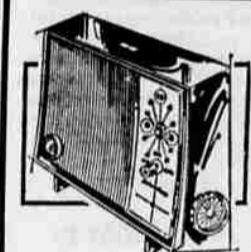

Clock-Radios with "Wake-Up Controls"
Demonstration Sale Priced **14.88**
Television clock. Silvertone 4-tube plus rectifier. Smartly styled plastic case.