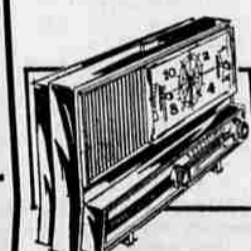

Clock-Radios with Big 5-in. Speaker
Regular 34.95 **29.88**
Tap Snooze-Alarm® for extra naps. Appliance outlet. Slim gray or ivory plastic case.