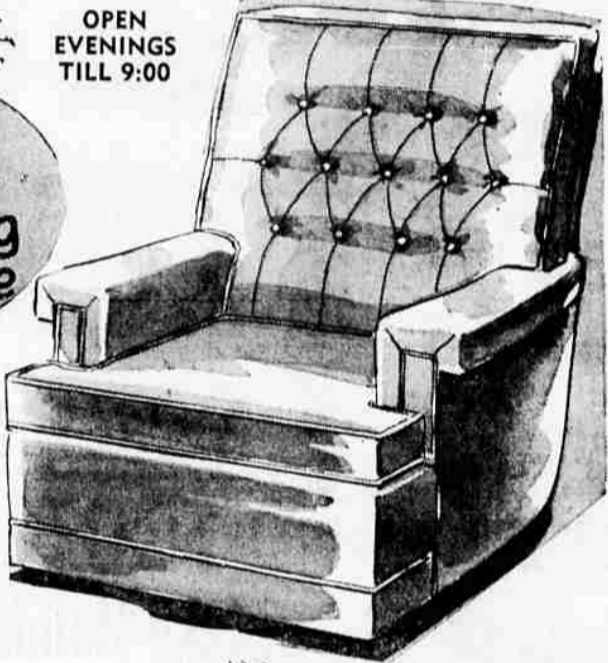

Shop at Sears and Save Satisfaction Guaranteed or Your Money Back

SEARS

133 So. 8th St. Ph. TU 2-4481

OPEN EVERY NIGHT TILL 9 TILL CHRISTMAS

that give lasting pleasure  
**GIFTS**

OPEN EVENINGS TILL 9:00

Lean-back Recliners!

Biggest Values! Best Selections!

Full-circle Swivel Rockers!

RECLINERS! Swivel Rockers!

Glove-Soft Leather-Like Covers — YOUR CHOICE **89<sup>95</sup>**