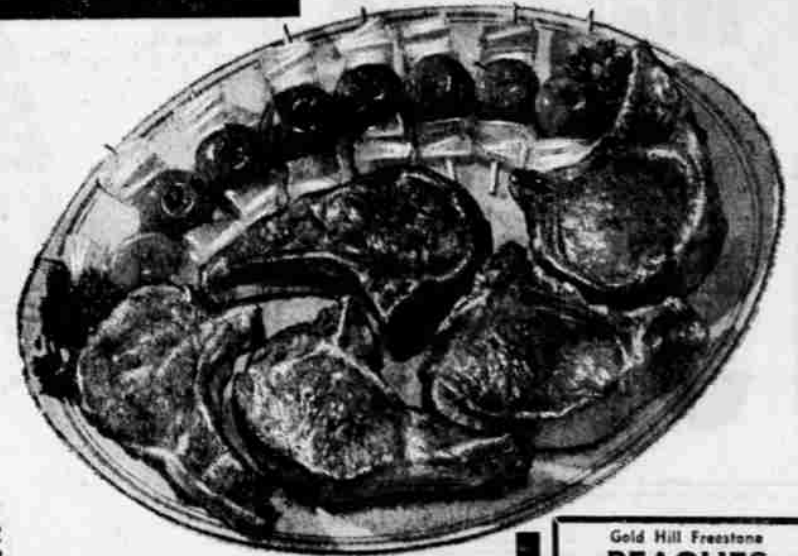

Large, Sweet Snobby
TANGERINES
Christmas Favorite **19^c lb.**

Chocolate Drops Hershey's 12-oz. Dainties **3^{FOR} 1⁰⁰**

Butternut Coffee In 2-lb. Tins Reg. or Drip **47^c lb.**

Crown Flour Unbleached **25^{lb.} 1⁵⁹**

PORK CHOPS

All Cuts Included!
Fine, Mid-Western,
Corn-Fed

45^c lb.

Loin Roasts Same Fine Pork **39^c lb.**

Yankee Style
Spare Ribs
Lean, Meaty
39^c lb.

Morrell's
PICNICS
We Slice Free
33^c lb.

Pork
Featherbones
Dee-Licious
3^{LB} 1⁰⁰ S