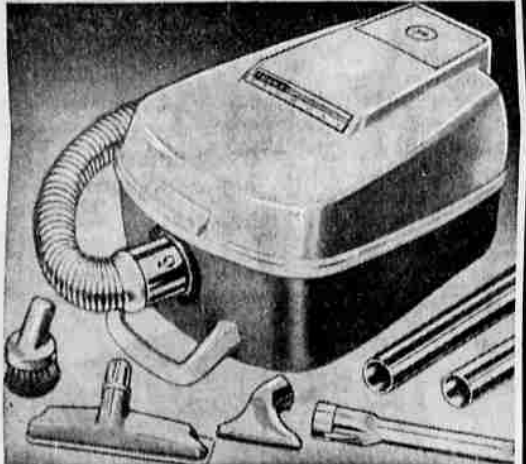

Sears Kenmore VACUUM CLEANERS

1. **Dirt-Pulling 1-HP Motor**
2. 12½ lb. lightweight
   - Stands on end, stores easily
   - Rugged fiber glass body
   - Rolls on swivel wheels
3. Regular 44.95
   $38
   NO MONEY DOWN on Sears Easy Payment Plan

ONLY 11 SHOPPING DAYS UNTIL CHRISTMAS