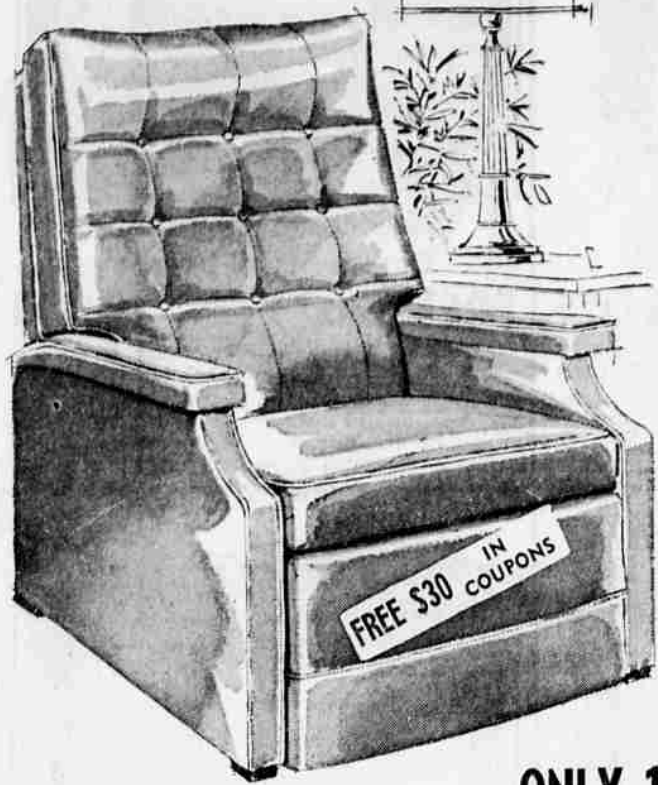

FREE Merchandise Coupons Use Like Cash At Sears 3 DAYS ONLY Thurs. Fri. Sat.

HARMONY HOUSE RECLINER

OUR BEST
FREE $129
$30 IN COUPONS NO MONEY DOWN

NEW SUPER-SOFT VINYL COVER

Dad never had it so soft, as in this handsome chair. Covered in fabulous air-blown vinyl... soft as glove leather and completely backed with Serofoam* Reversible cushion is solid Serofoam. Back is deep, puffy pillow style. Adjusts easily to his favorite position. A terrific value, so hurry.

*Sears name for polyurethane foam

PLASTIC COVERED
RECLINER
FREE $10 IN COUPONS **$99**
NO MONEY DOWN