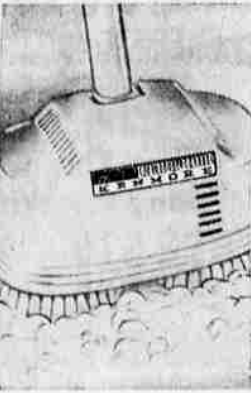

KENMORE POLISHERS

Regular 24.95
Gift Priced **19⁸⁸**
NO MONEY DOWN

- Easy Twin Brush Action
- Handy On-Off Switch
- Scrubs, Waxes, Polishes
- Attractive Oyster White