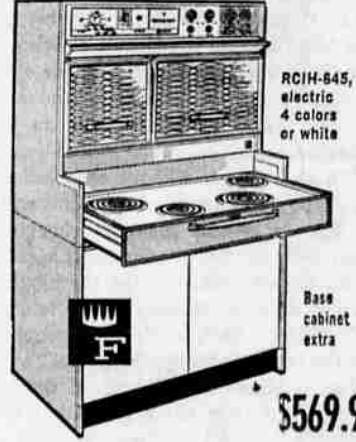

RD-38-84, 30" electric
4 colors or white

RIGHT... "FLAIR" by Frigidaire

RCIH-64S, 40" electric
4 colors or white

Base cabinet extra

$569.95

ABOVE... All New Luxury Range - Twin 30 "FLAIR"

2 ovens in compact 30" width — 1 above and 1 below. Pull & Clean lower oven pulls out like a drawer... clean from the top without stooping. Cook Master oven control, automatic roast thermometer, too!

$589.95