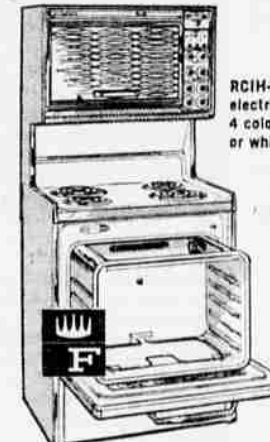

See the Completely New Ranges by Frigidaire!

RCIH-63B, 30" electric
4 colors or white