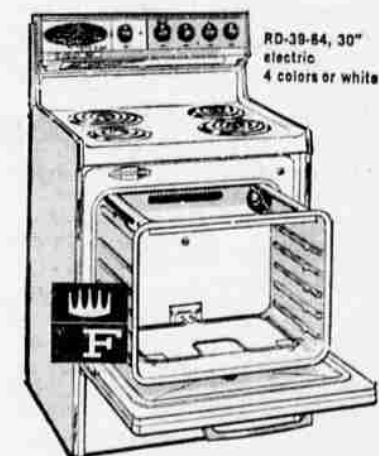

Lowest Priced "Pull & Clean" Oven RANGE

$268 with trade

New, recessed one-piece flowing top, exclusive Pull & Clean oven pulls out like a drawer for easy cleaning and is full 23" wide. Speed Heat surface unit, Cook Master automatic oven control and many other new features for '64!

Washes and Dries Dishes Like Mad!

Deluxe Frigidaire Mobil **DISH WASHER $134.95**

at the lowest price ever! No costly installation... rolls anywhere. Does place settings for 9 with 5-cycle convenience. Porcelain interior. Grand gift for the family!

Vern Owens'

Cascade Home Furnishings

PH. 4-8365

PH. TU 4-8365