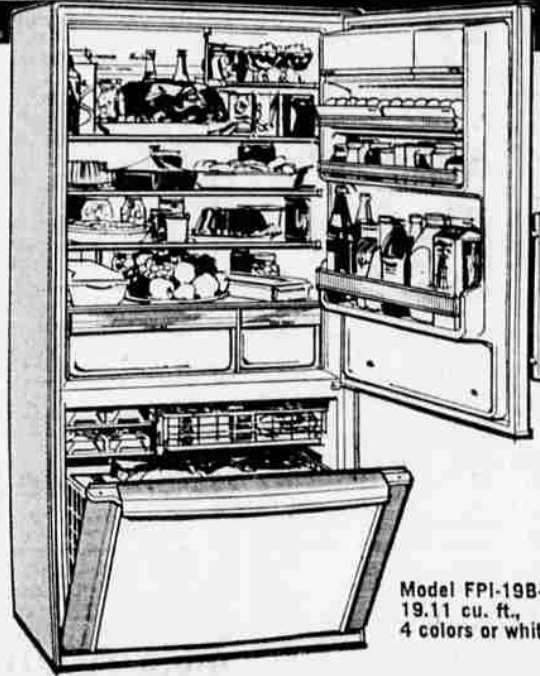

New Church Council President Assails 'Agitators'

PHILADELPHIA (UPI) — Bishop Reuben H. Mueller, newly elected president of the National Council of Churches, said Saturday that the late President Kennedy was indirectly the victim of "fanatical and bigoted agitators who specialized in controversy for personal financial gain."

In an address before the closing session of the National Council's triennial general assembly, Bishop Mueller did not identify the "agitators" whom

he held responsible for the President's assassination. But he indicated that they included extremist groups which have caused dissension in churches. "Our President became the ambushed victim of hatred gone mad," said Bishop Mueller.

our leadership can trigger the irresponsible "mad dog" acts of the Oswalds and the Rubys, who seek to take the law into their own hands, and become the executioners of those who do not agree with them."

We never guess—we look it up
WORLD BOOK
ENCYCLOPEDIA
1st In Sales In Service
for your LOCAL representative
Write Box 62-Phone 482-3196
Ashland, Oregon
We never guess—we look it up

Newest models! Newest features! And low, low prices!
ANNOUNCING NEW '64 FRIGIDAIRE RANGES and REFRIGERATORS
It's Big! It's New! It's 19.11 cu. ft.

Model FPI-19B-64,
19.11 cu. ft.,
4 colors or white

All-New FRIGIDAIRE IMPERIAL NINETEEN Frost-Proof refrigerator

- Space-saving cabinet—less than 34" wide—with every luxury feature including Flip-Quick Ice Ejector.
- Impressive, trend-setting styling.
- Revolutionary new 212-lb. freezer with tilt-out door that practically hands you a basketful of frozen foods!
- Giant 16.3-lb. Meat Tender, Roll-To-You shelves and much, much more!

Ask us for our **Introductory Price!**

EASY TERMS!

Values galore on every '64 model in the store!

See the Completely New Ranges by Frigidaire!