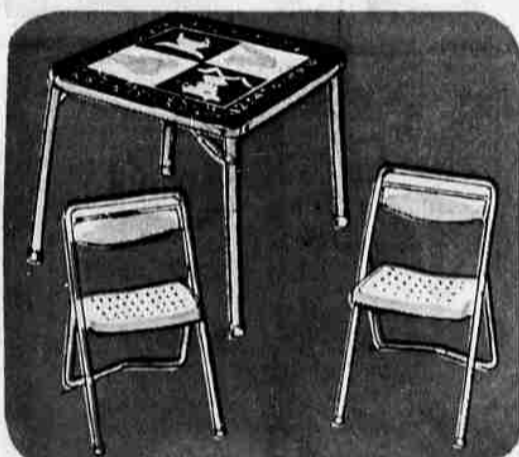

9⁹⁸
Reg. 11.49

- 94 pompon-tip branches
- Extra-full, mirror-bright
- With metal tripod stand

Dazzling, there's no other word for it! Glows brilliantly in the gleam of a spotlight. Silvery flame-proof branches are 22" long, crowned with fluffy pompoms to reflect every twinkling light beam. Needles are mirror-bright; won't tarnish or drop out—need no special care, last for years. Entire tree sets up easily on foil-covered trunk, stores compactly in its own shipping carton. Truly a small investment at Wards sale price.

6.49 HOUSE FOR BARBIE DOLL
Self-cased, complete with furnishings... **5.88**

29 1/2" STEEL AUTO TRANSPORT
With rear loading ramp, 3 cars... **4.88**

**FOLDS COMPACTLY
10.88 METAL TABLE SET FOR TOTS**

Built sturdily for little girl tea-parties! Tough, 24" square dent-proof table top of hardboard with silk-screened design. Two folding chairs w/shaped seats.