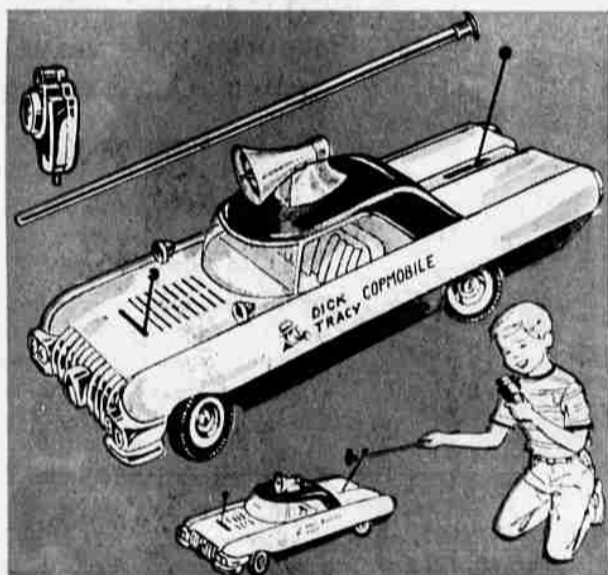

6.49 HOUSE FOR BARBIE DOLL
Self-cased, complete with furnishings... **5.88**

29 1/2" STEEL AUTO TRANSPORT
With rear loading ramp, 3 cars... **4.88**

**FOLDS COMPACTLY
10.88 METAL TABLE SET FOR TOTS**

Built sturdily for little girl tea-parties! Tough, 24" square dent-proof table top of hardboard with silk-screened design. Two folding chairs w/shaped seats.

9⁸⁸
COMPLETE

DICK TRACY'S COPMOBILE

YOU'VE SEEN IT ON TV,
NOW SAVE 23% AT WARDS

9⁹⁹
Reg. 12.99

24" LONG, BATTERY-RUN

Goes forward, back, left or right—even takes a tight corner just by touching front or rear antenna with special control stick. Equipped with its own simulated radio hand mike. Converts to siren, loud and clear, with a twist of the wrist. Sturdy plastic. Batteries extra.