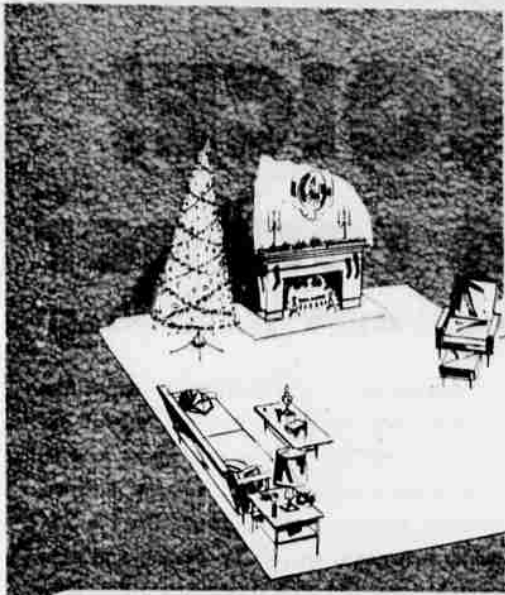

AT WARDS WE OFFER YOU "SATISFACTION GUARANTEED OR YOUR MONEY BACK"

WARDS DOES MANY CHRISTMAS TASKS!

We'll gift-wrap your packages in artistic wraps. Wards provides gift certificates, brings you gala Christmas trims. Go arm-chair shopping from Wards catalog or shop during our extra-long Christmas-time shopping hours.

SAVE ON CARPETING have it for Christmas!

6 HOME-FLATTERING BROADLOOMS INSTALLED OVER RUBBERIZED PADDING

749
sq. yd. inst.
Reg. 8.23

Practical Du Pont continuous filament nylon pile; 7 colors. 12' and 15' widths. Nylon-pile Axminster in 5 rich designs. Colors stay clear. 9' and 12' widths.

899
sq. yd. inst.
Reg. 10.23

Du Pont 501® carpet; intriguing hi-lo nylon face. 6 colors. 12', 15' widths. Elegant wool-pile velvet weave is long-wearing. 7 tweeds. 12' and 15' widths.

969
sq. yd. inst.
Reg. 11.23

Du Pont 501® carpet; tufted loop nylon pile. 12'-15' widths. 23 glorious colors! Reg. 12.23 Acrilan® acrylic pile, 8 colors. 12'-15' widths. Sq. yd. Inst. 10.69.

NO MONEY DOWN! TAKE UP TO 3 YEARS TO PAY
for most installed carpeting at Wards. Special longer terms for larger purchases.

shop at home
A Ward expert will bring samples, assist you without obligation!

SAVE 50¢

with this coupon
25 FT. CORD SET, REG. 1.39
16-ga., 2-wire type with flexible, flat, yellow plastic cover—use indoors or out for wiring, appliances. **89¢**
WITH COUPON

CLIP THESE COUPONS AND SAVE

SAVE $1

with this coupon
REG. 6.49 BATH SCALE
Smart styling, constant accuracy. Weighs to 260 lbs. in 4 Style House colors with attractive vinyl mat. **5.44**
WITH COUPON