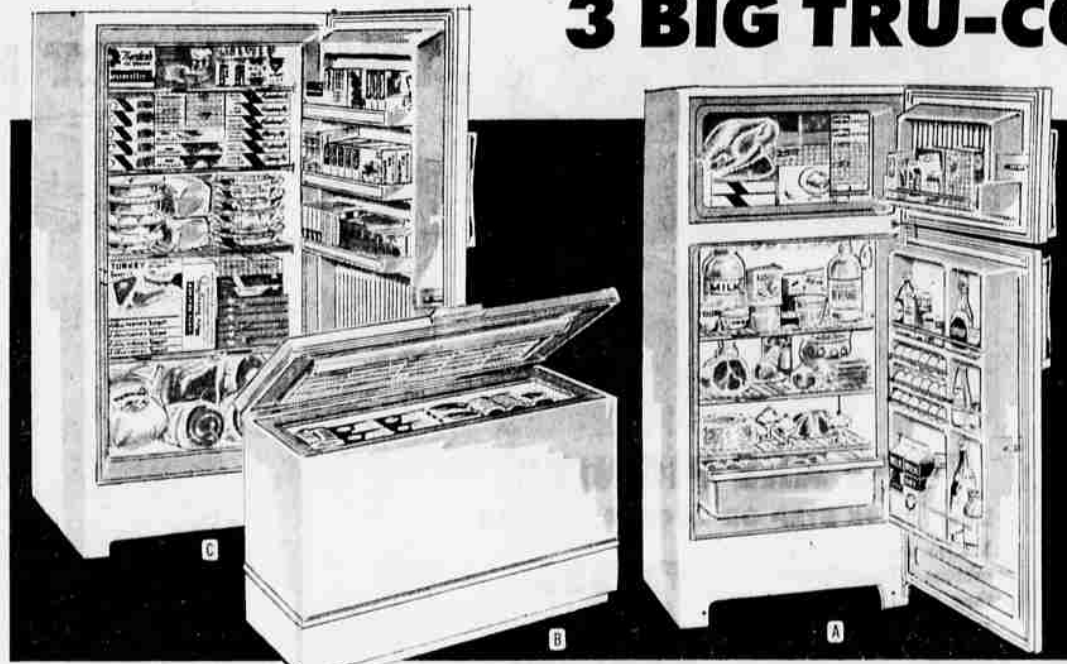

CLIP THESE COUPONS AND SAVE

SAVE \$1

with this coupon
REG. 6.49 BATH SCALE
Smart styling, constant accuracy. Weighs to 260 lbs. in 4 Style House colors with attractive vinyl mat. **5.44**
WITH COUPON

EYE-LEVEL RANGE
AUTOMATIC CLOCK-CONTROLLED OVEN

30" electric cooking center with oven that minds meals when you're away! Turns on, bakes, turns down at pre-set times. Rotisserie, removable bake-broil elements. **\$269**
NO MONEY DOWN

3 BIG TRU-COLD VALUES

REFRIGERATOR OR 15-FT. FREEZER!

\$188 each

- Ⓐ 12.6 cu. ft. combination has an automatic defrost refrigerator; 105-pound true freezer. 2 storage doors.
- Ⓑ 15' chest freezer protects 525 pounds of food at certified zero°.
- Ⓒ 15' upright has same capacity and zero° storage as chest. Refrigerated shelves, door storage.