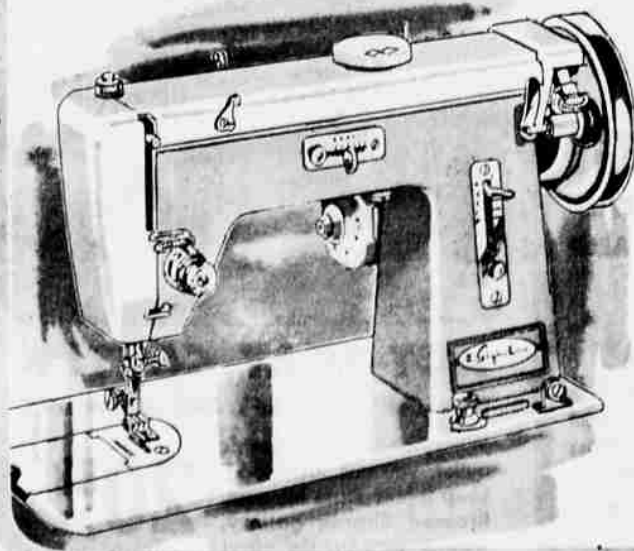

POWER-CLEANER!
SIGNATURE MAKES DIRT DISAPPEAR

Low, light, powerful! Toe-touch turns cleaner on and off. Includes 7 piece set of attachments; roll-easy wheels; soft wrap-around bumpers. Disposable bags. **\$29**
SPECIAL LOW PRICE!

WARDS AUTOMATIC ZIG-ZAG

MAKES SEWING EASIER THAN EVER BEFORE!

\$84

NO MONEY DOWN

Appliques, embroiders, mends, sews on buttons, makes buttonholes faster than you can say "Merry Christmas"! Full-size sewing machine creates hundreds of intricate patterns automatically. Straight-stitching is neat, precise. Slim, 2-tone styling; air-cooled motor.