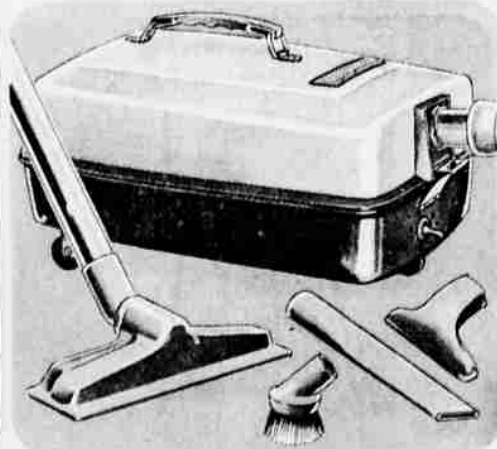

30" electric cooking center with oven that minds meals when you're away! Turns on, bakes, turns down at pre-set times. Rotisserie, removable bake-broil elements. **\$269**
NO MONEY DOWN

3 BIG TRU-COLD VALUES

REFRIGERATOR OR 15-FT. FREEZER!

\$188 each

- Ⓐ 12.6 cu. ft. combination has an automatic defrost refrigerator; 105-pound true freezer. 2 storage doors.
- Ⓑ 15' chest freezer protects 525 pounds of food at certified zero°.
- Ⓒ 15' upright has same capacity and zero° storage as chest. Refrigerated shelves, door storage.

FULLY AUTOMATIC 2-CYCLE TOPLOAD WASHER, \$20 OFF

Gets the family laundry sunshine-clean, washes delicate fabrics with gentle care. 2 cycles plus 5 wash-rinse temperatures handle normal and synthetic fabrics. **\$169**
REG. 189.95

POWER-CLEANER!
SIGNATURE MAKES DIRT DISAPPEAR

Low, light, powerful! Toe-touch turns cleaner on and off. Includes 7 piece set of attachments; roll-easy wheels; soft wrap-around bumpers. Disposable bags. **\$29**
SPECIAL LOW PRICE!